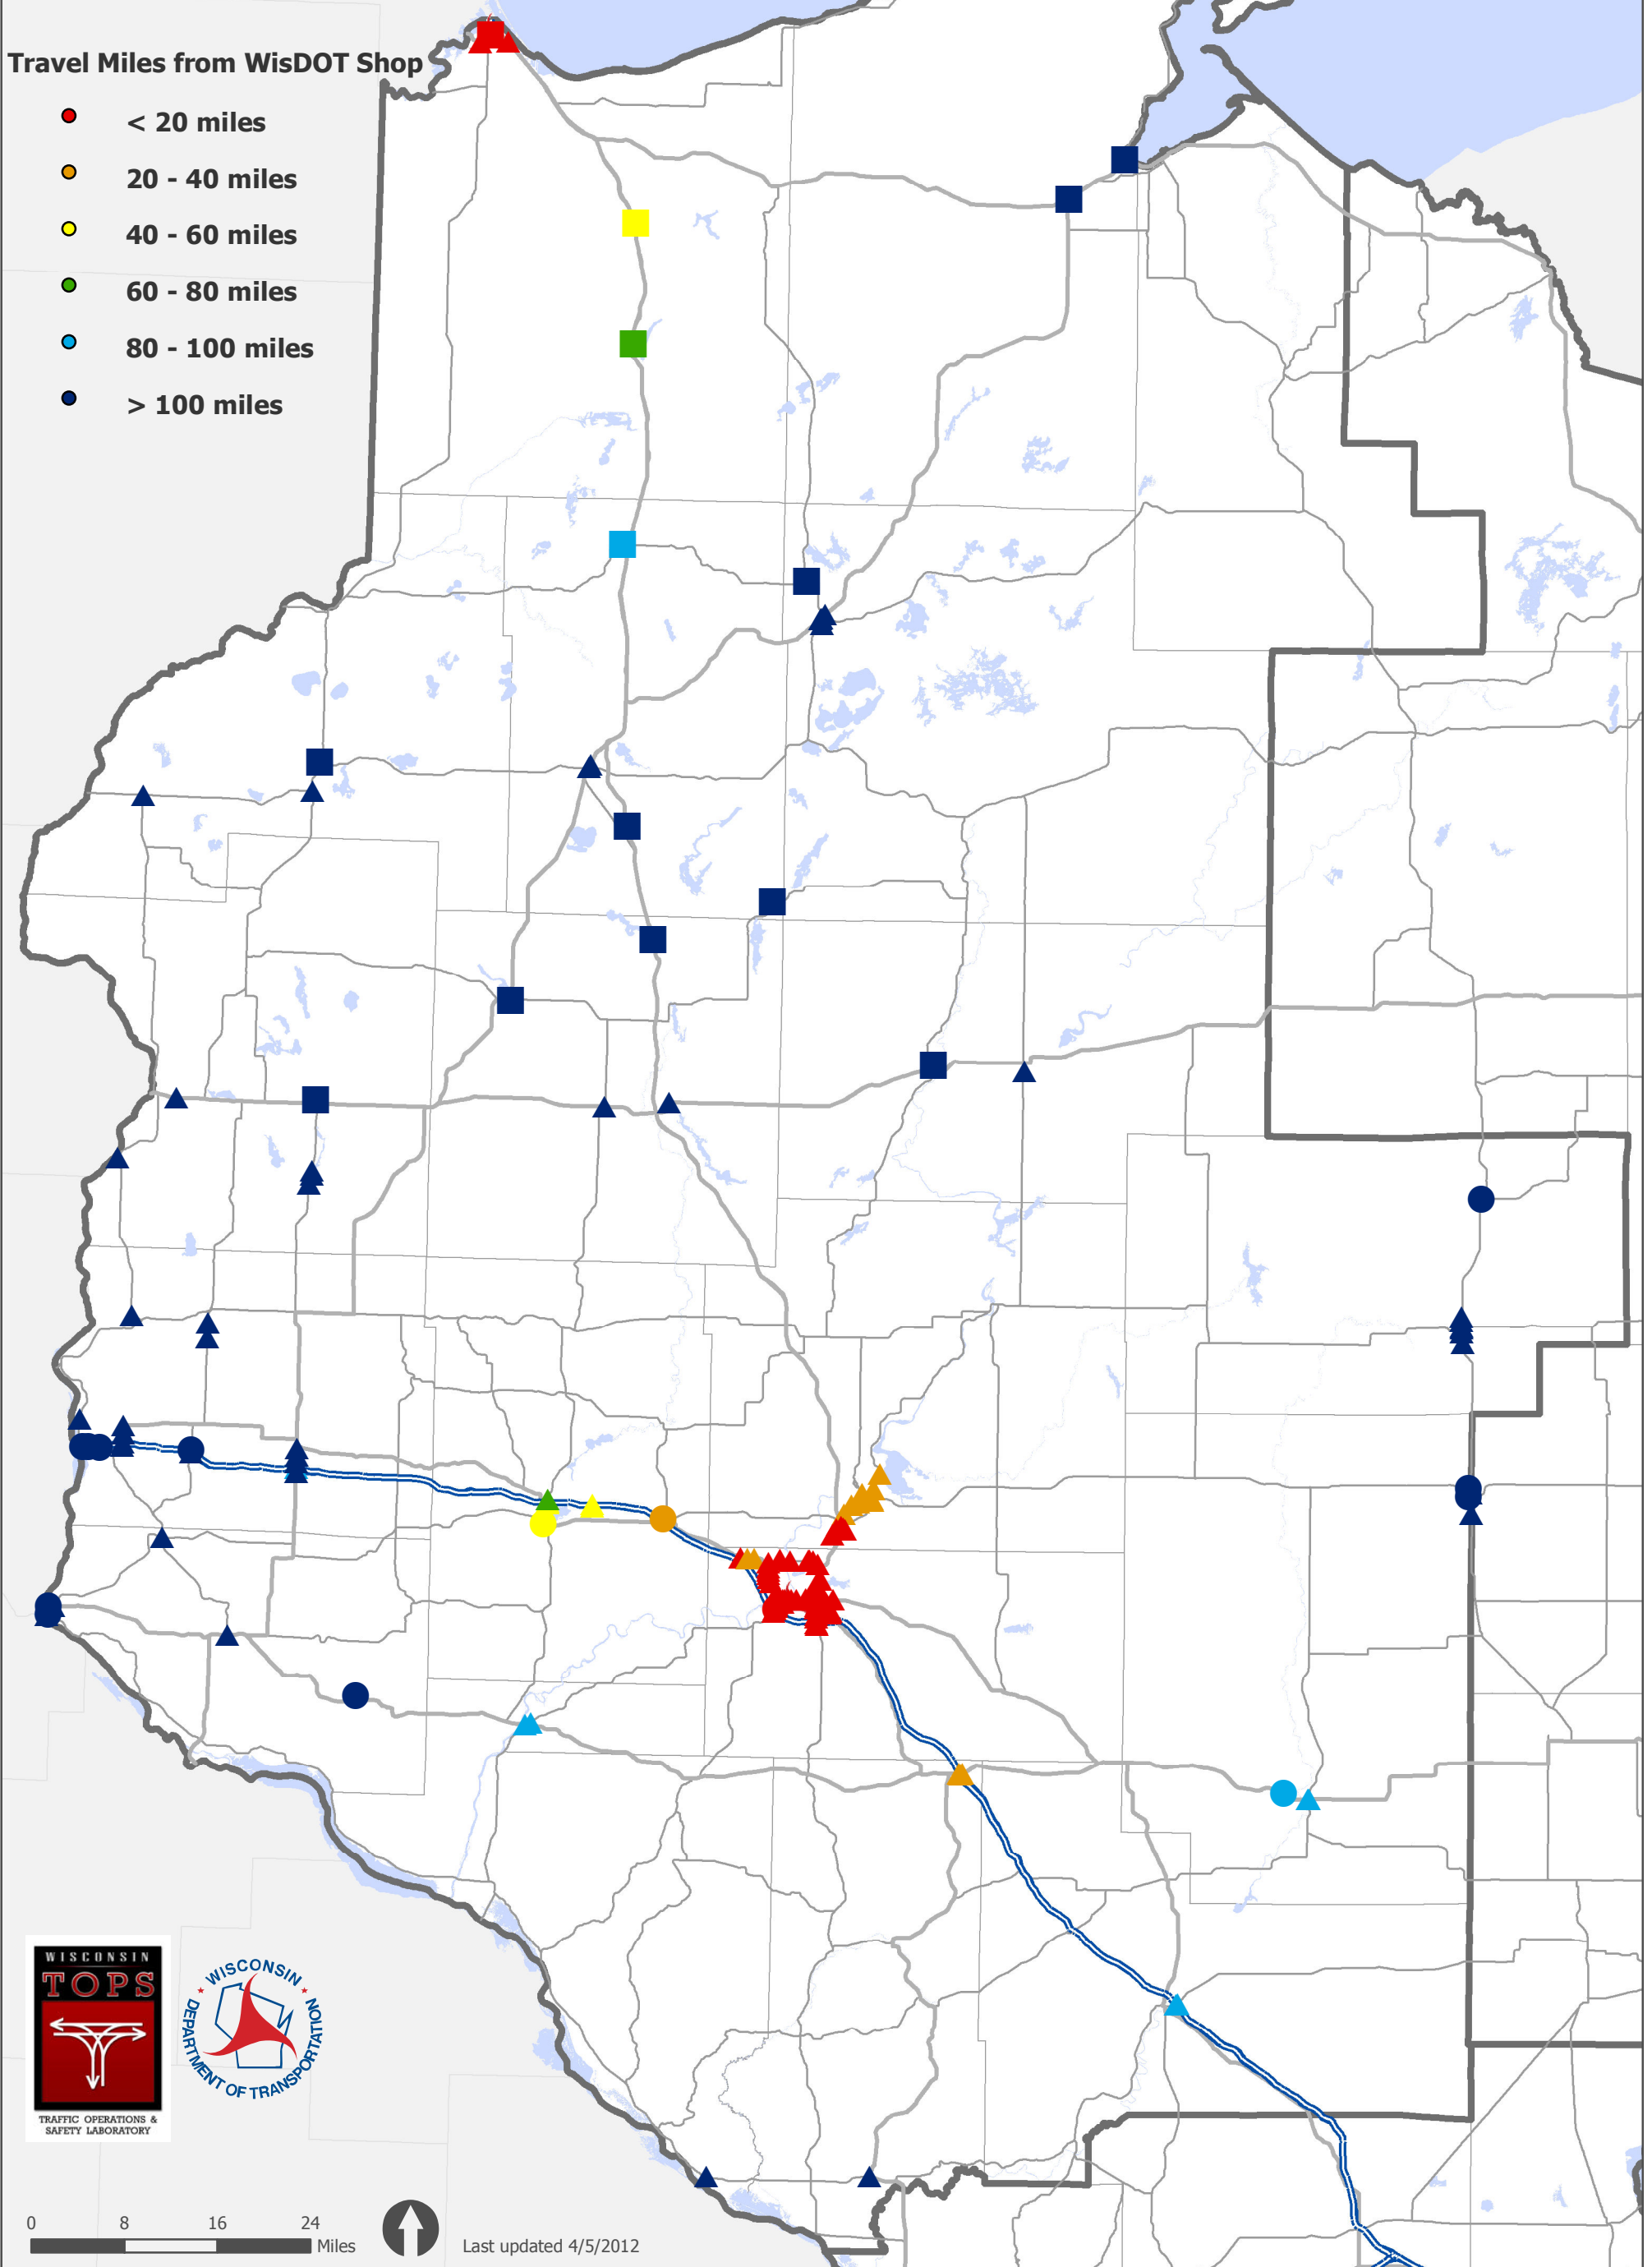

# WisDOT Traffic Signal, Lighting, and Flasher Locations Northwest Region

Signal Count: 135  
Lighting Count: 15  
Flasher Count: 15

- ▲ Signal
- Lighting
- Flasher
- ▲ WisDOT Facility
- Region Boundary

## Travel Miles from WisDOT Shop

- < 20 miles
- 20 - 40 miles
- 40 - 60 miles
- 60 - 80 miles
- 80 - 100 miles
- > 100 miles

Last updated 4/5/2012