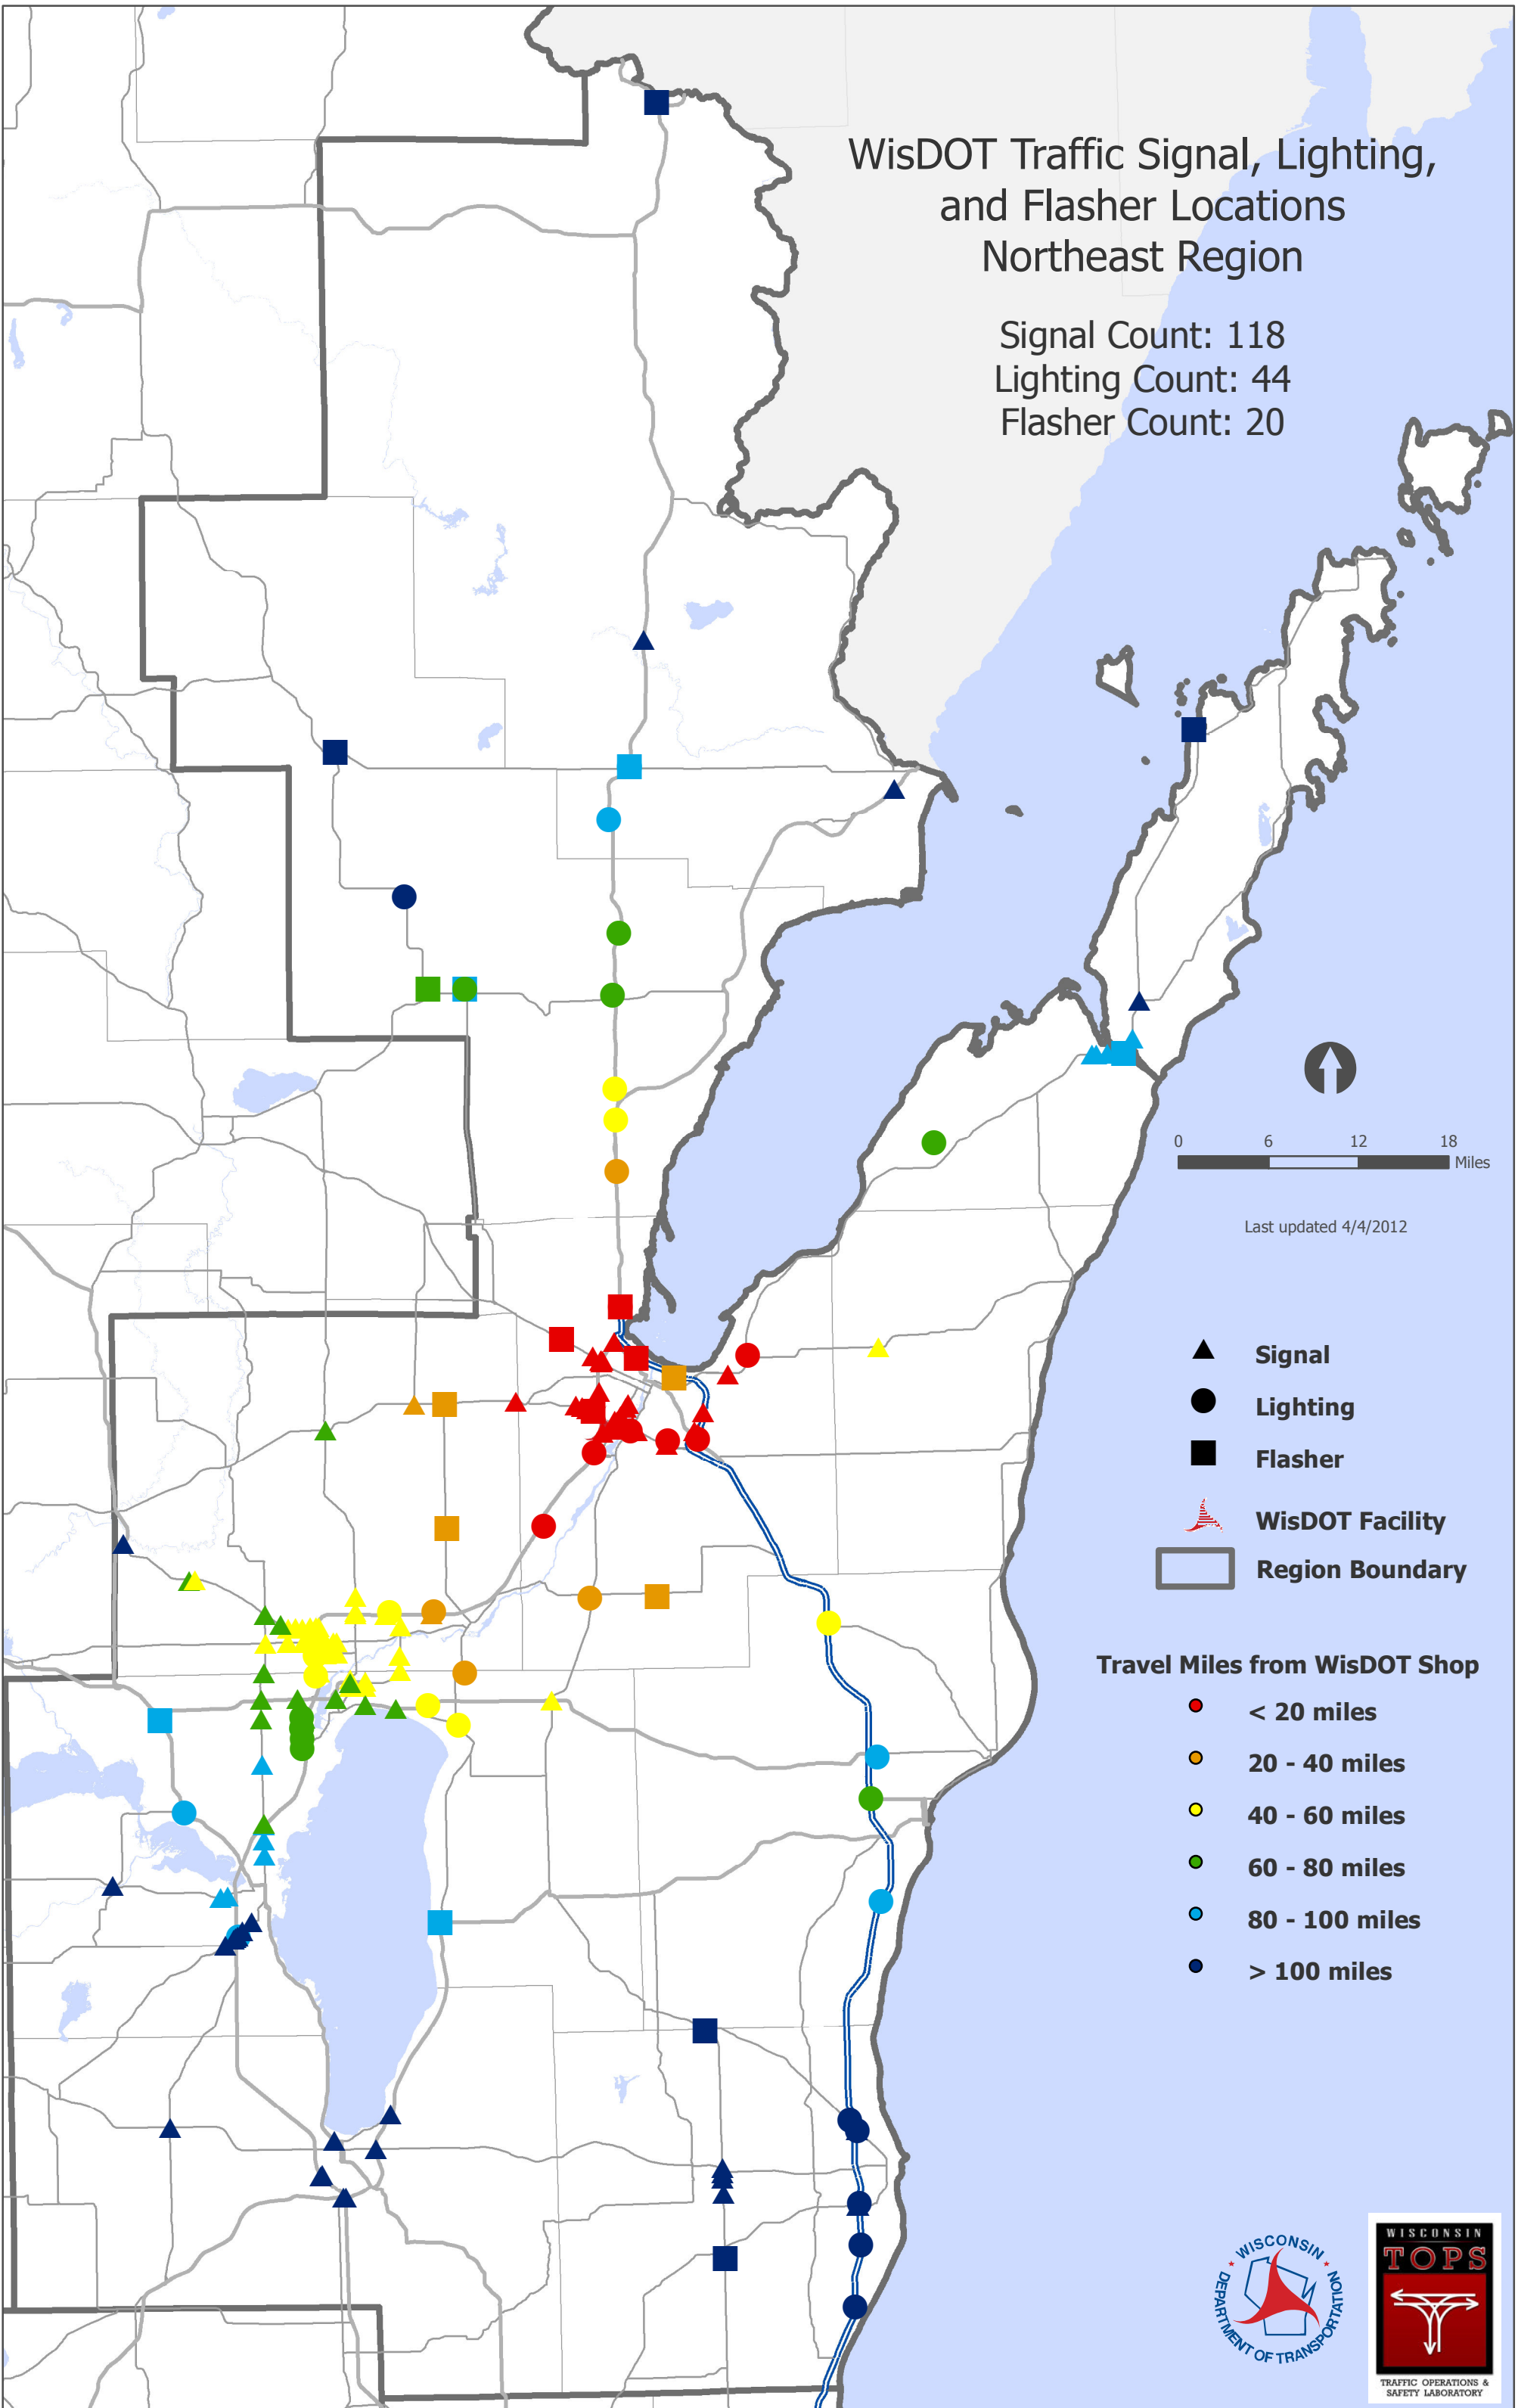

WisDOT Traffic Signal, Lighting, and Flasher Locations Northeast Region

Signal Count: 118
Lighting Count: 44
Flasher Count: 20

Last updated 4/4/2012

- ▲ Signal
- Lighting
- Flasher
- ★ WisDOT Facility
- ▭ Region Boundary

Travel Miles from WisDOT Shop

- < 20 miles
- 20 - 40 miles
- 40 - 60 miles
- 60 - 80 miles
- 80 - 100 miles
- > 100 miles