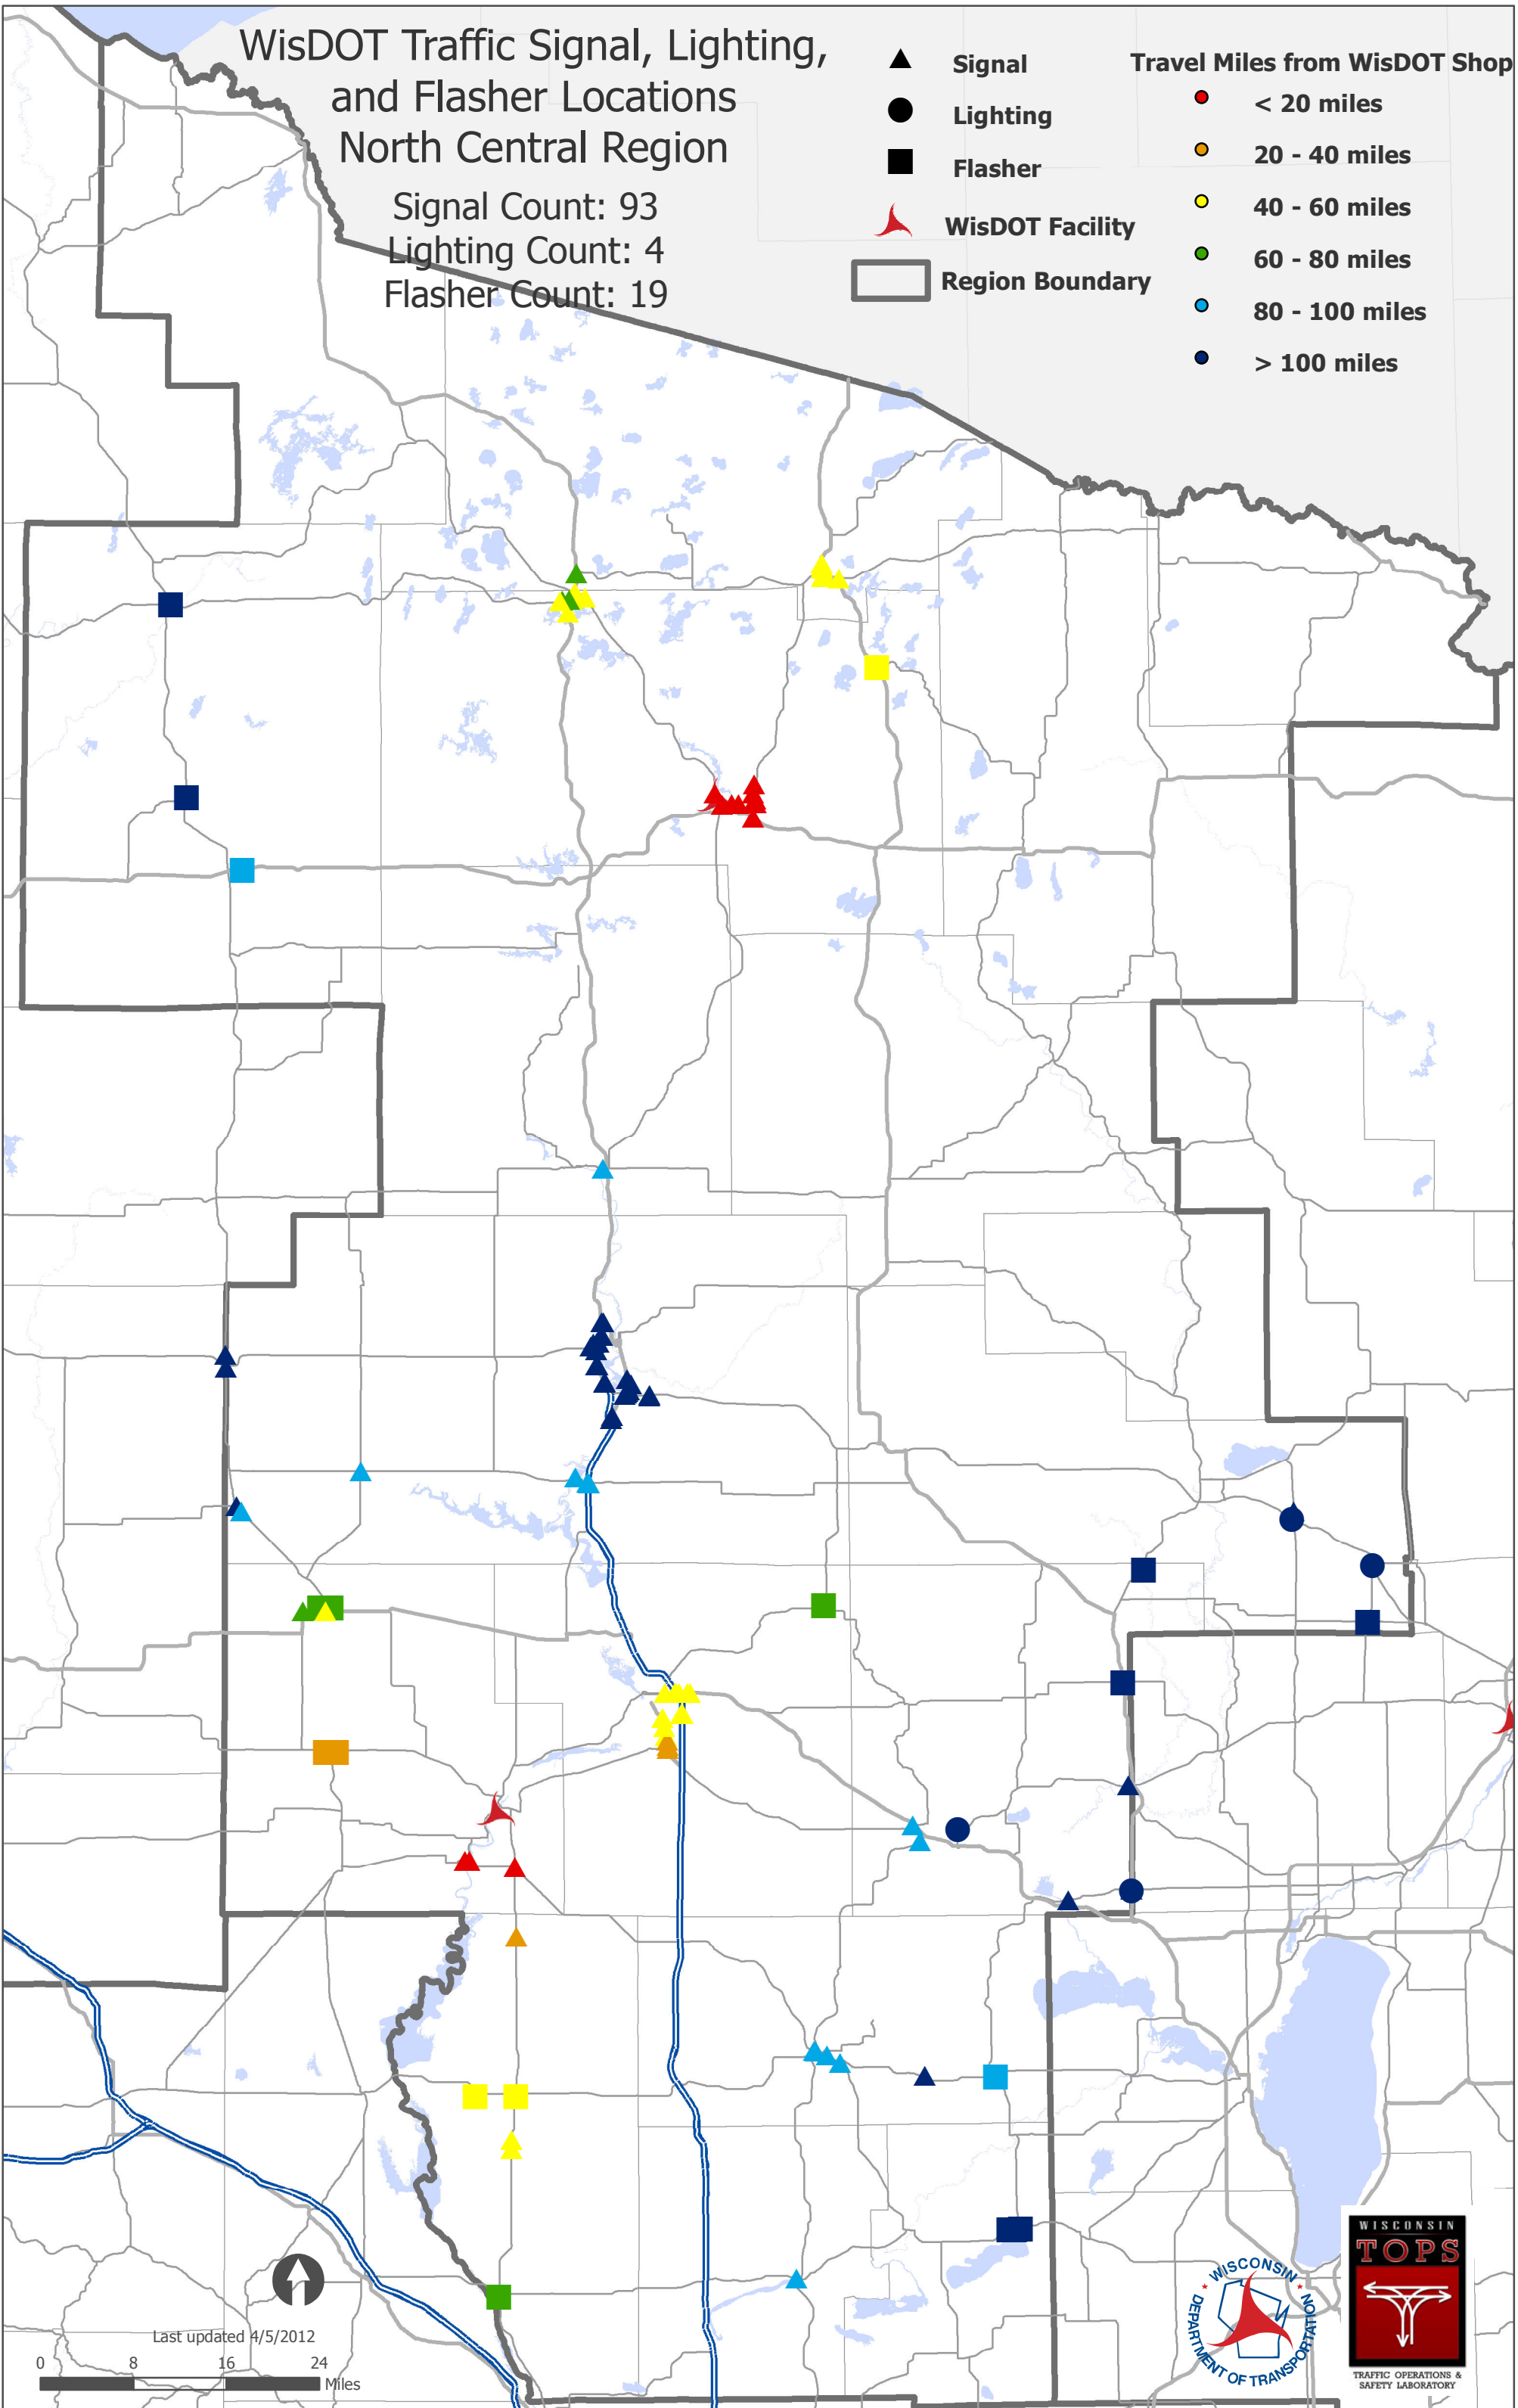

WisDOT Traffic Signal, Lighting, and Flasher Locations North Central Region

Signal Count: 93
Lighting Count: 4
Flasher Count: 19

- ▲ Signal
 - Lighting
 - Flasher
 - ▲ WisDOT Facility
 - Region Boundary
- | Travel Miles from WisDOT Shop | |
|-------------------------------|----------------|
| ● | < 20 miles |
| ● | 20 - 40 miles |
| ● | 40 - 60 miles |
| ● | 60 - 80 miles |
| ● | 80 - 100 miles |
| ● | > 100 miles |

Last updated 4/5/2012

0 8 16 24 Miles