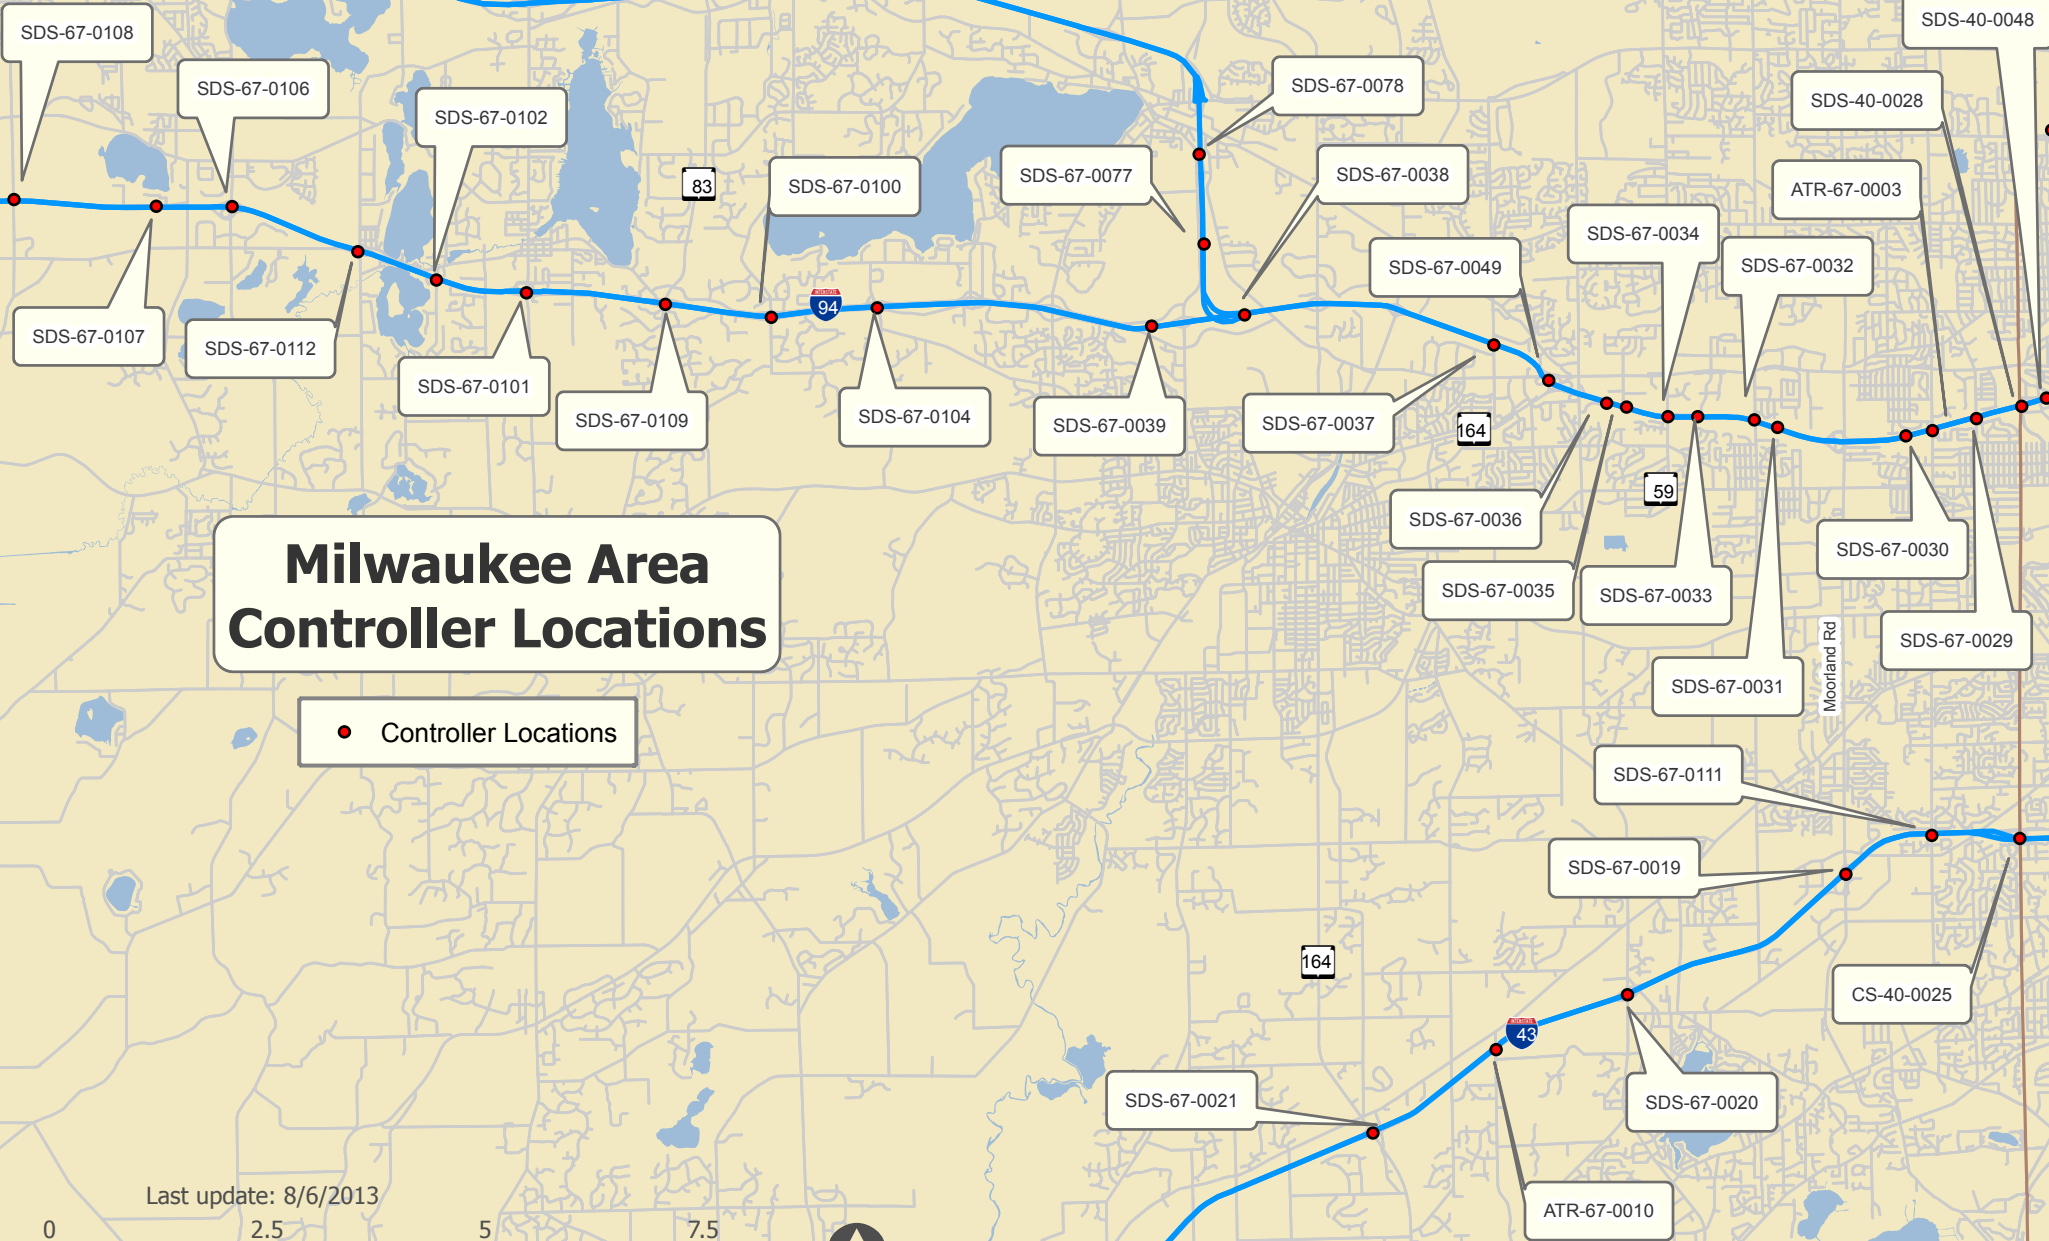

SDS-40-0040

Oakwood Rd

Last update: 8/6/2013
0 0.6 1.2 1.8 Miles

Milwaukee Area Controller Locations

● Controller Locations

Last update: 8/6/2013

Milwaukee Area Controller Locations

● Controller Locations

Last update: 8/6/2013

Milwaukee Area Controller Locations

● Controller Locations

SDS-67-0065

SDS-67-0063

SDS-40-0075

SDS-40-0074

SDS-40-0066

Last update: 8/6/2013

Milwaukee Area Controller Locations

● Controller Locations

Last update: 8/6/2013