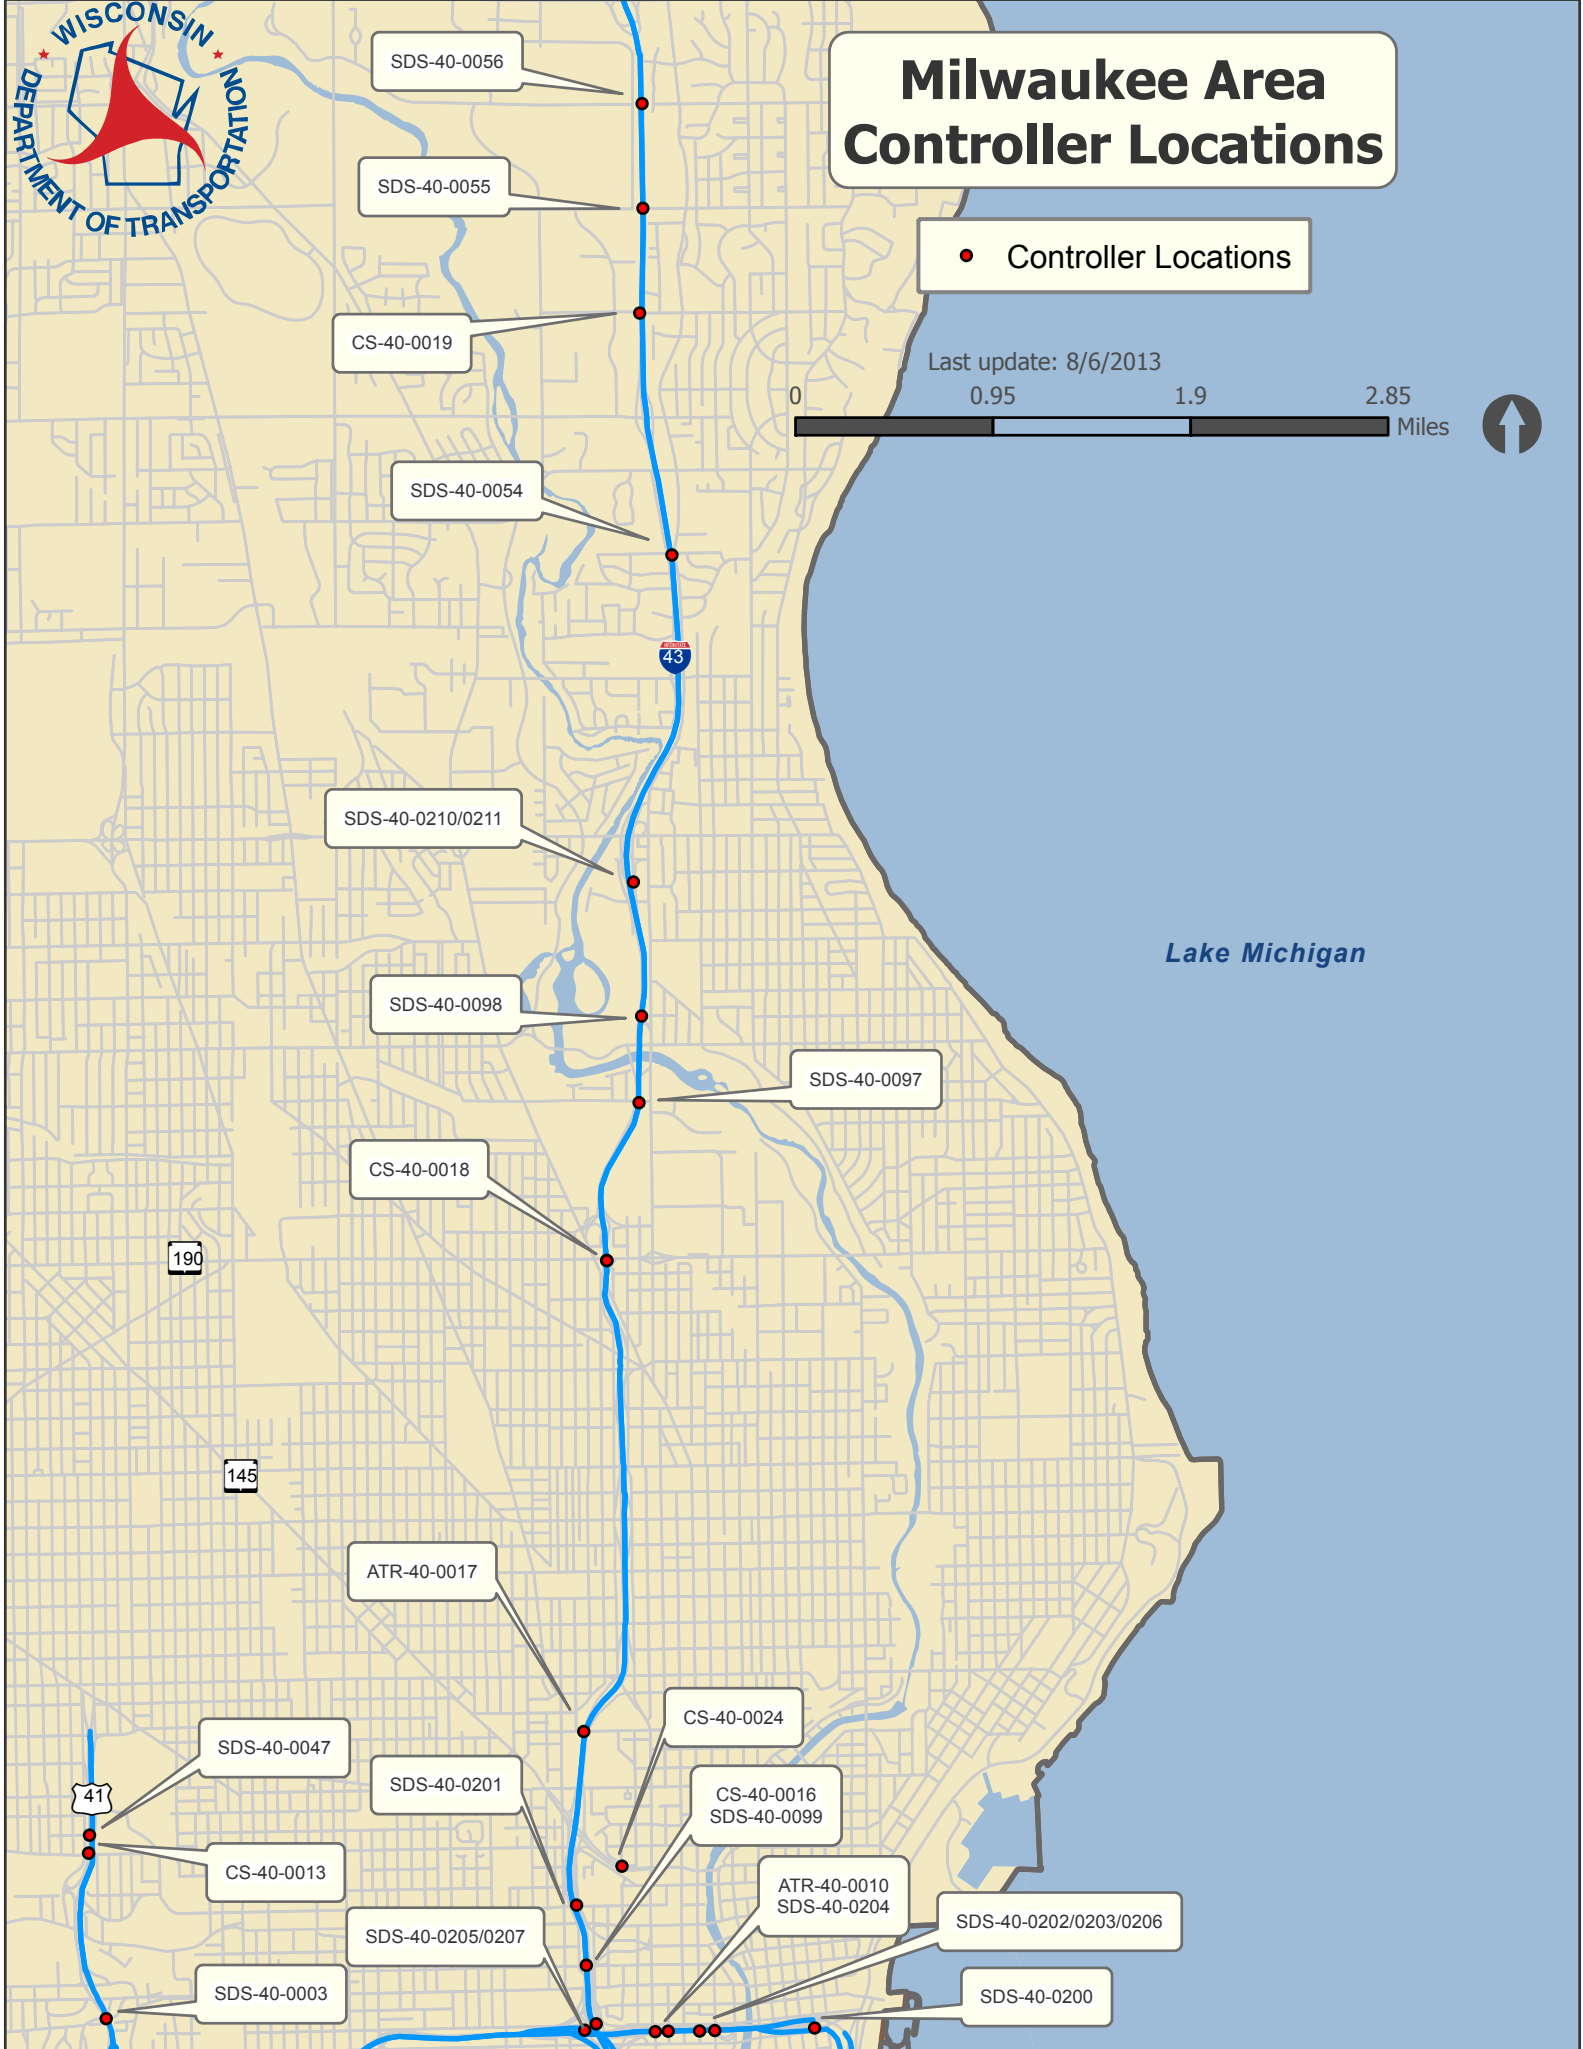

Milwaukee Area Controller Locations

● Controller Locations

Last update: 8/6/2013

SDS-40-0008

ATR-40-0006
SDS-40-0216

SDS-40-0215

SDS-40-0046

SDS-40-0045

SDS-40-0214

SDS-40-0212

College Ave

SDS-40-0042

Drexel Ave

SDS-40-0041

Milwaukee Area Controller Locations

● Controller Locations

SDS-40-0040

Oakwood Rd

Last update: 8/6/2013
0 0.6 1.2 1.8 Miles

Milwaukee Area Controller Locations

● Controller Locations

Last update: 8/6/2013

Milwaukee Area Controller Locations

● Controller Locations

Last update: 8/6/2013

Milwaukee Area Controller Locations

● Controller Locations

SDS-67-0065

SDS-67-0063

SDS-40-0075

SDS-40-0074

SDS-40-0066