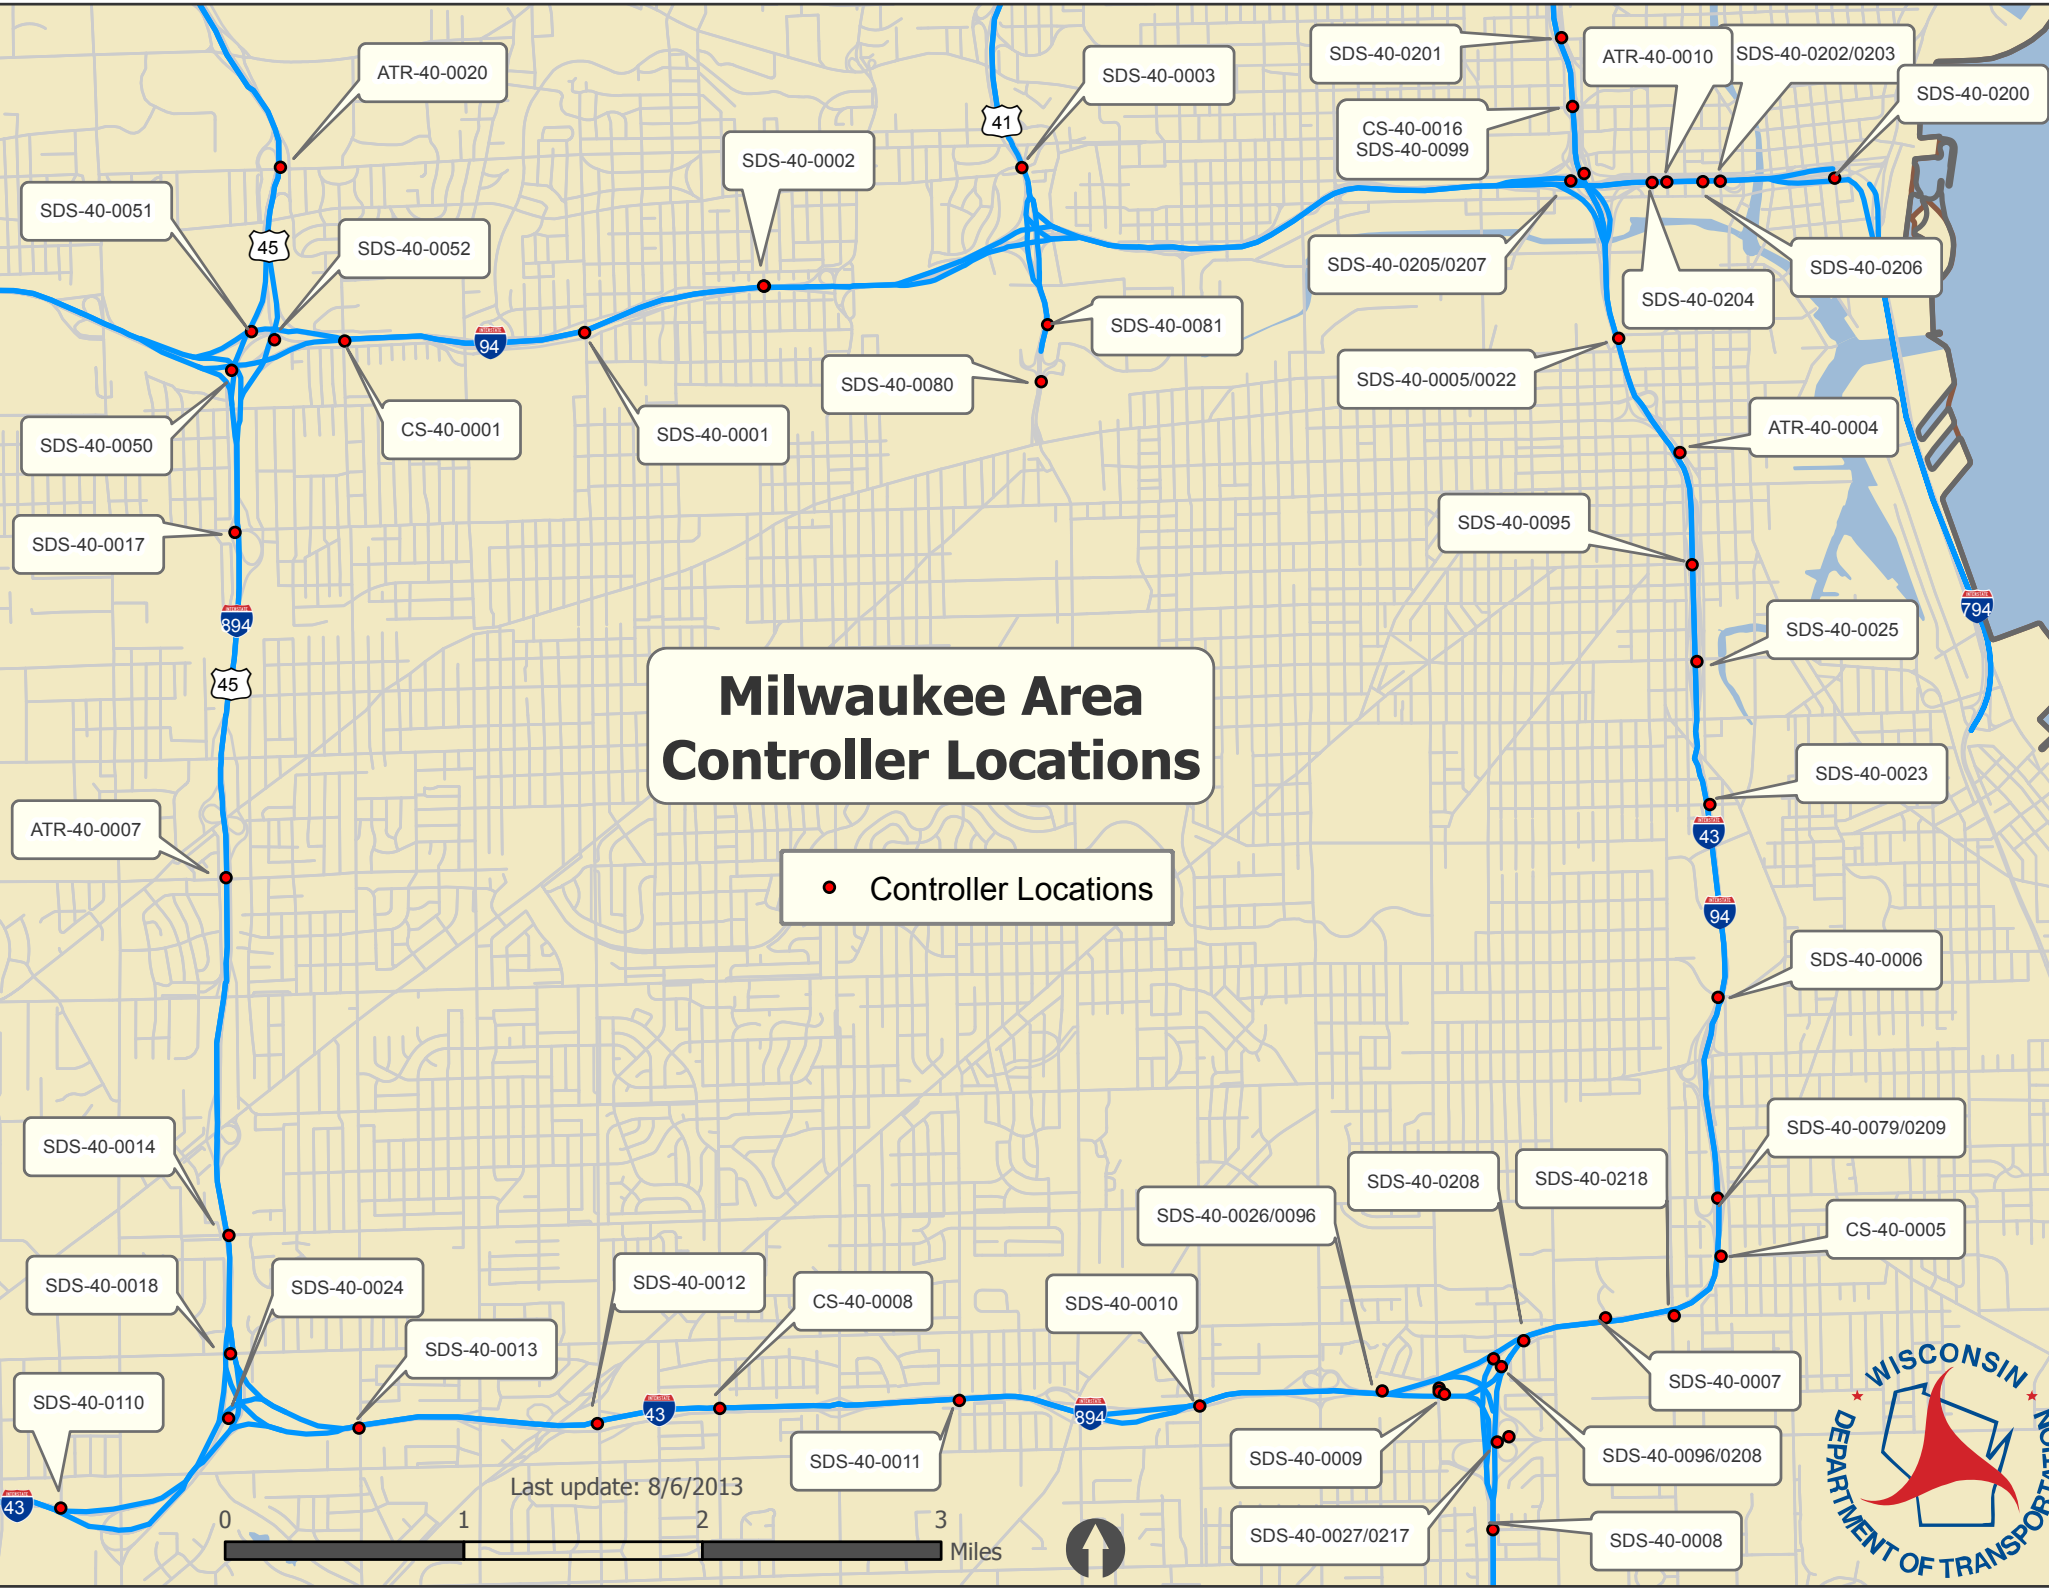

Milwaukee Area Controller Locations

● Controller Locations

Last update: 8/6/2013

SDS-40-0008

ATR-40-0006
SDS-40-0216

SDS-40-0215

SDS-40-0046

SDS-40-0045

SDS-40-0214

SDS-40-0212

College Ave

SDS-40-0042

Drexel Ave

SDS-40-0041

Milwaukee Area Controller Locations

● Controller Locations

SDS-40-0040

Oakwood Rd

Last update: 8/6/2013
0 0.6 1.2 1.8 Miles

Milwaukee Area Controller Locations

● Controller Locations

Last update: 8/6/2013

Milwaukee Area Controller Locations

● Controller Locations

Last update: 8/6/2013

Milwaukee Area Controller Locations

● Controller Locations

SDS-67-0065

SDS-67-0063

SDS-40-0075

SDS-40-0074

SDS-40-0066