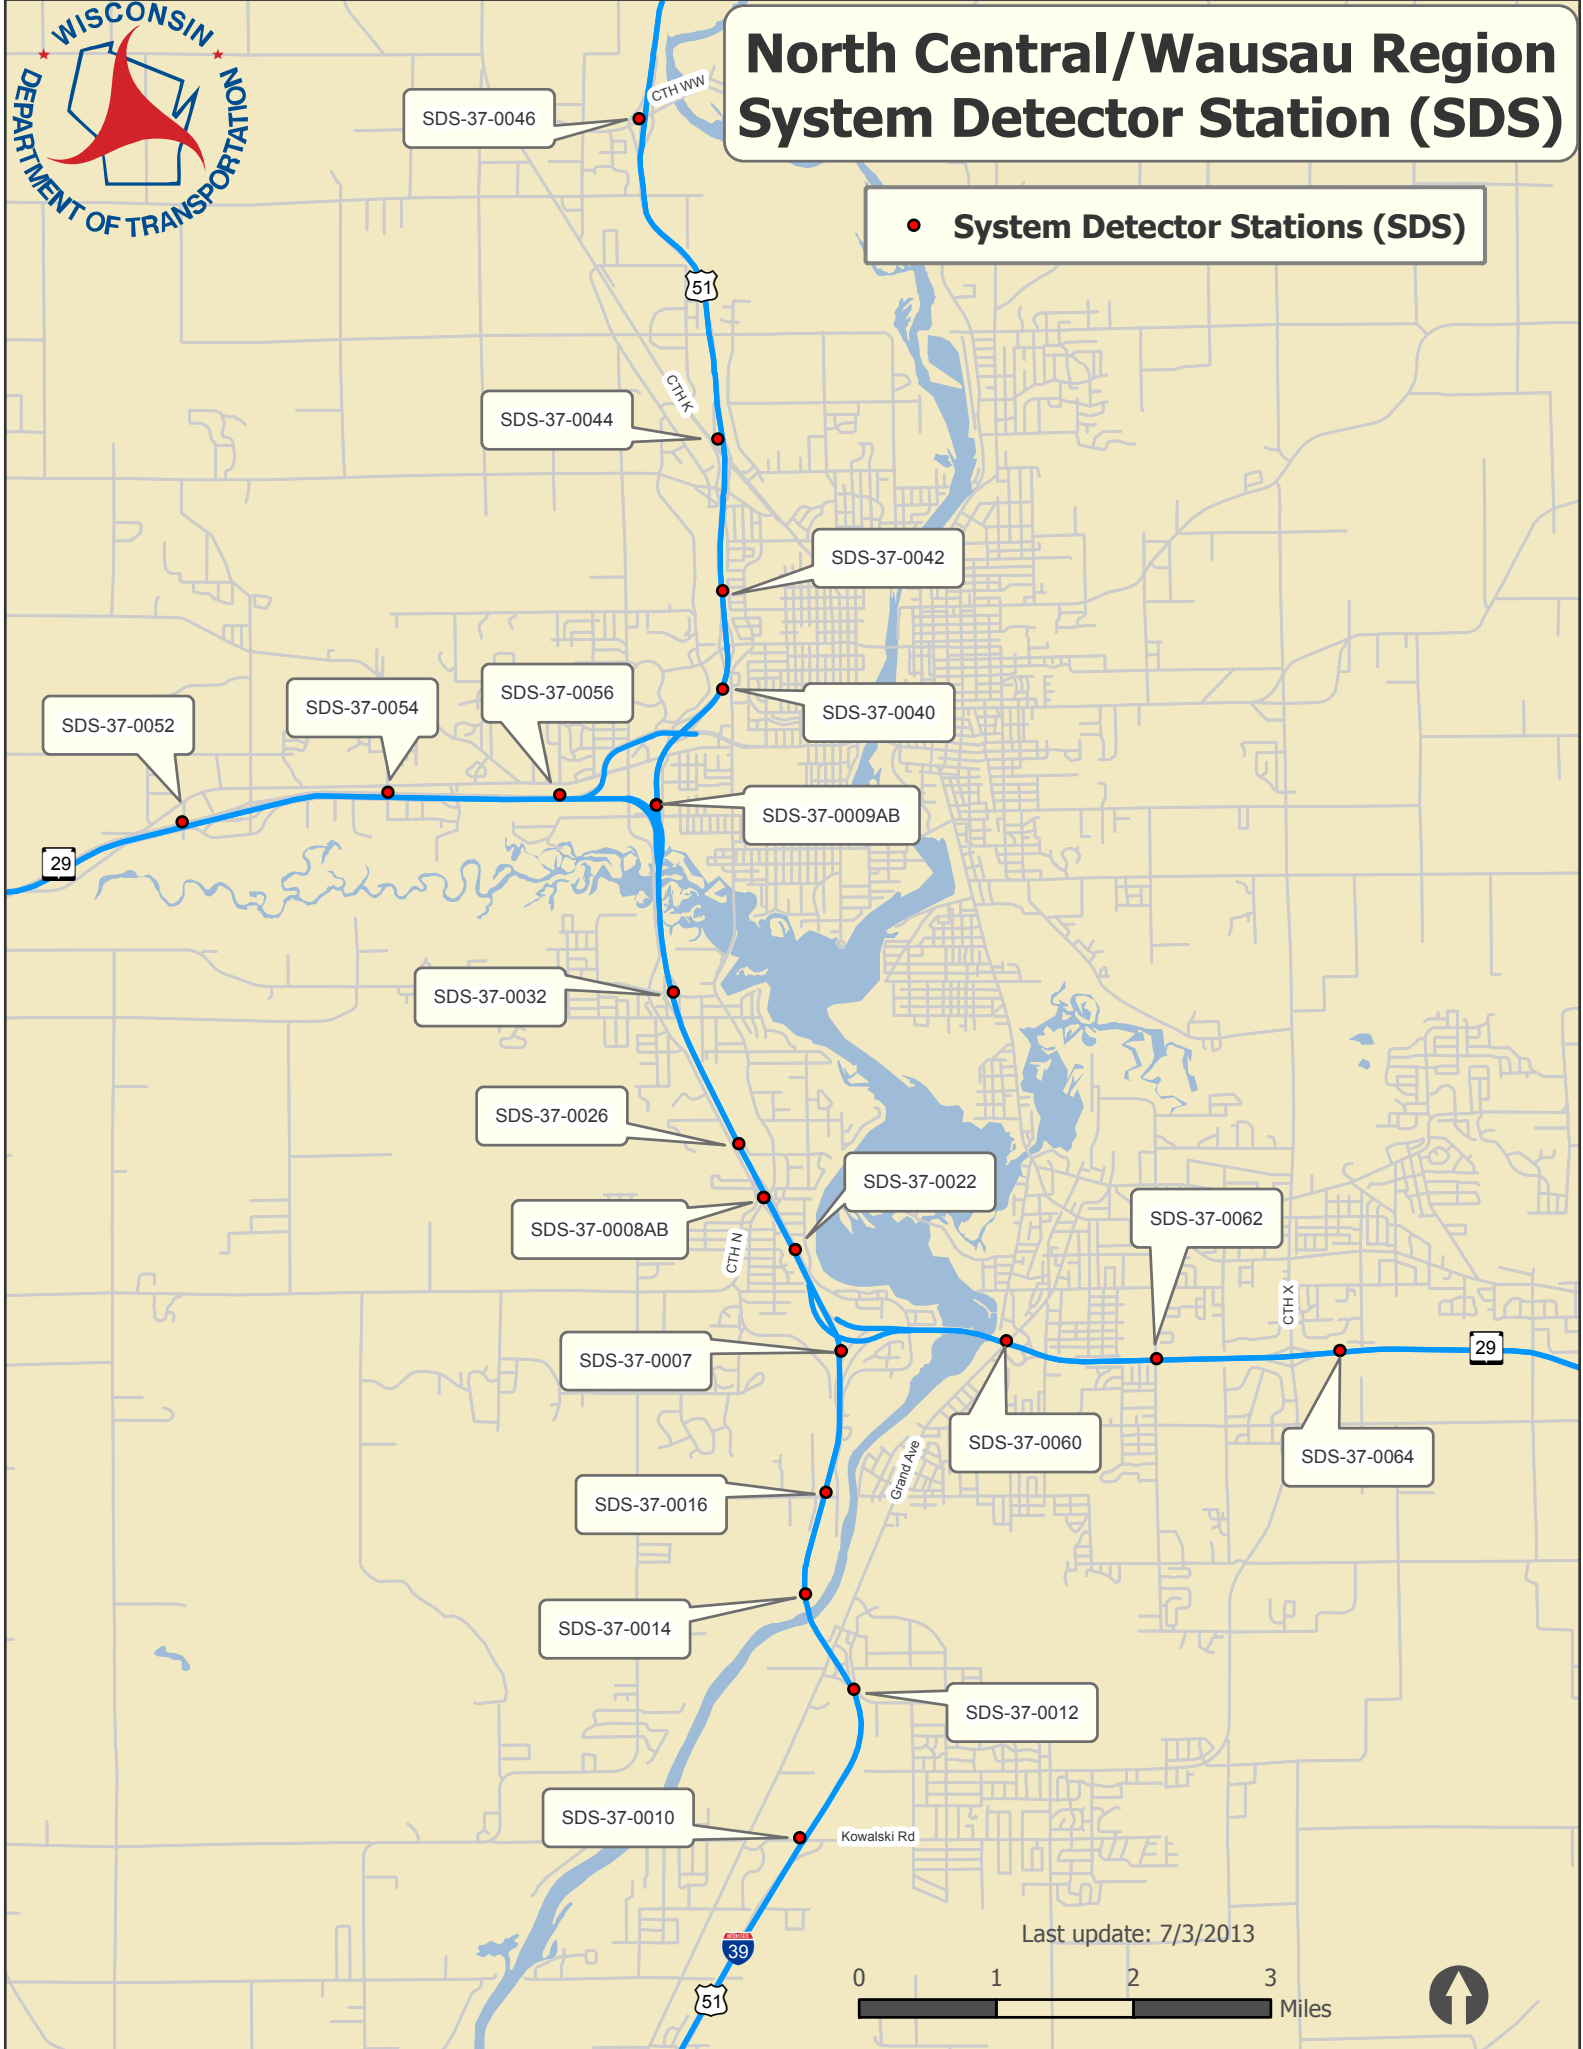

# North Central/Wausau Region System Detector Station (SDS)

● System Detector Stations (SDS)

Last update: 7/3/2013