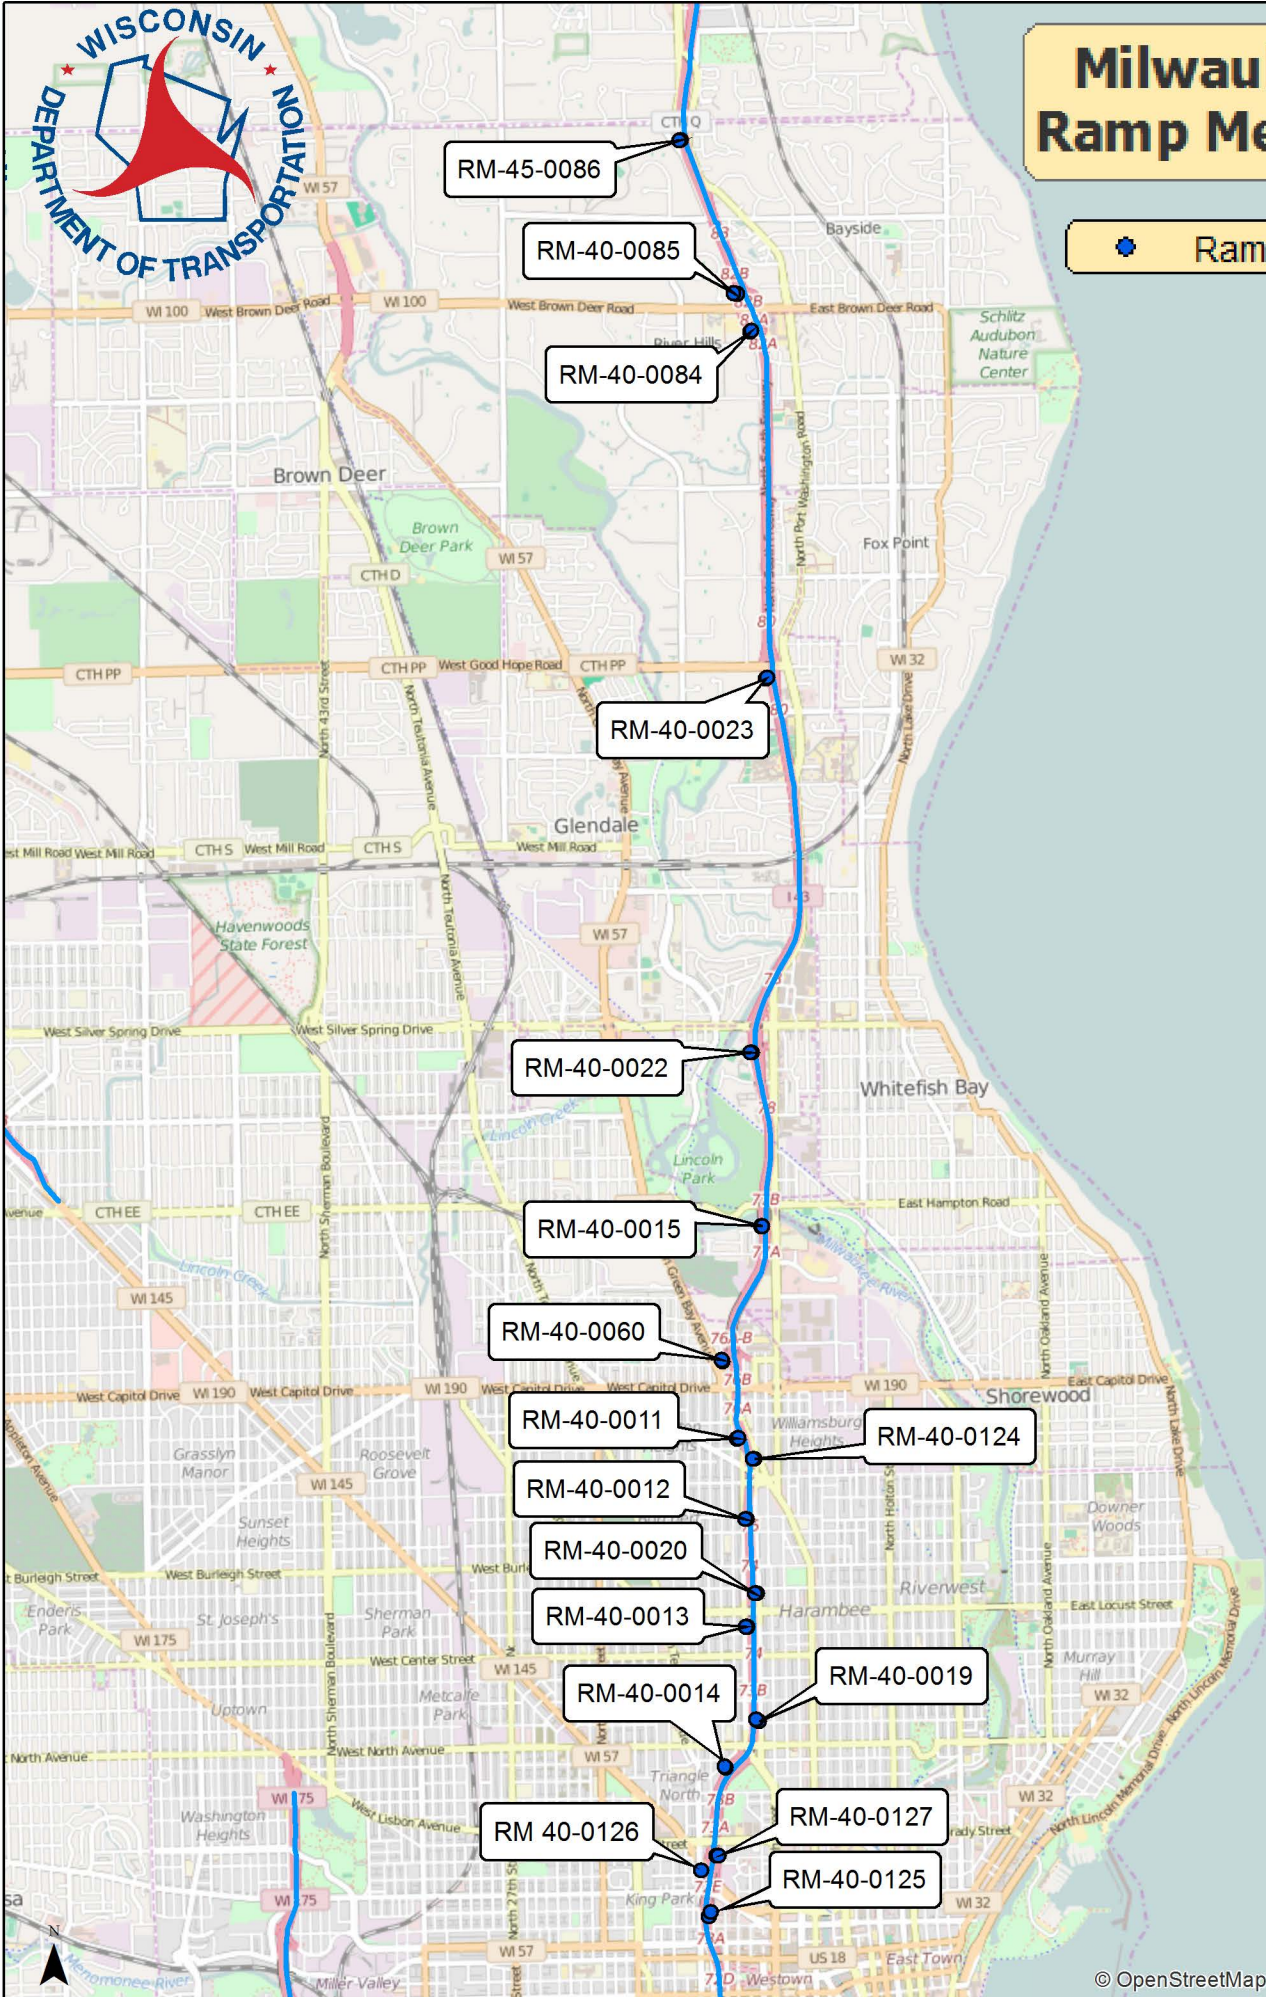

0
0.5
1
2
Miles

Milwaukee Area Ramp Meters (RM)

Ramp Meters (RM)

RM-67-0091

RM-67-0092

RM-67-0118

RM-67-0093

RM-67-0114

0 0.5 1 2 Miles

Milwaukee Area Ramp Meters (RM)

● Ramp Meters (RM)

0
1
2
4
Miles

Milwaukee Area Ramp Meters (RM)

● Ramp Meters (RM)

Madison Area Ramp Meters (RM)

● Ramp Meters (RM)