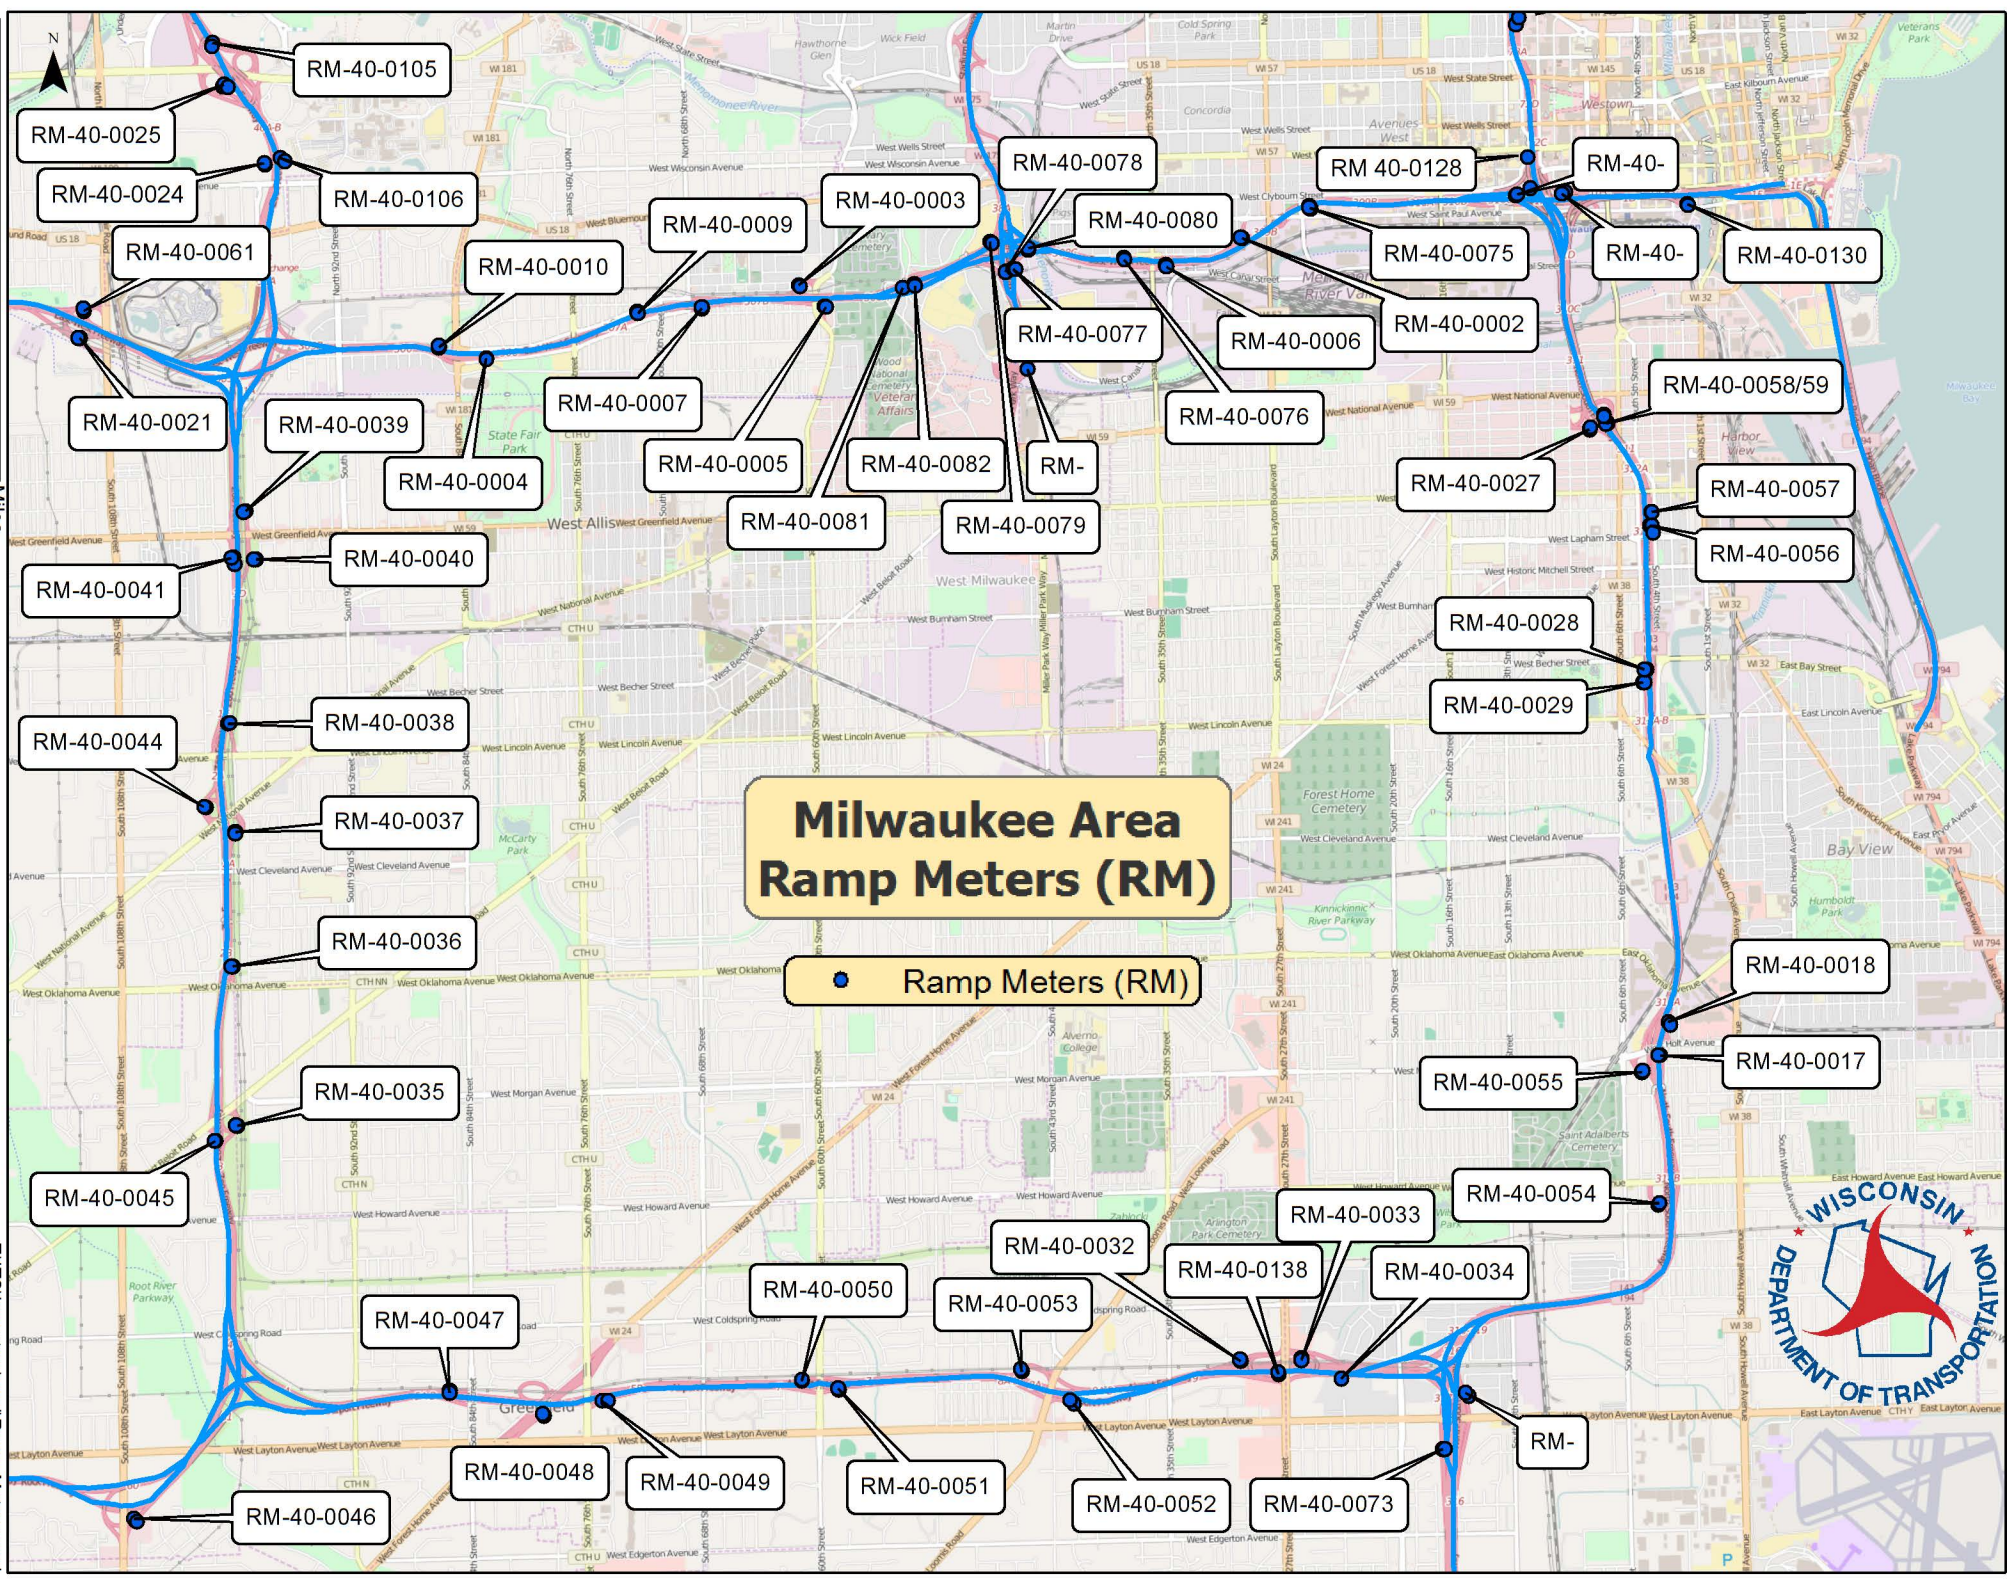

0
0.5
1
2
Miles

Milwaukee Area Ramp Meters (RM)

Ramp Meters (RM)

RM-67-0091

RM-67-0092

RM-67-0118

RM-67-0093

RM-67-0114

0 0.5 1 2 Miles

Milwaukee Area Ramp Meters (RM)

● Ramp Meters (RM)

0
1
2
4
Miles

Milwaukee Area Ramp Meters (RM)

● Ramp Meters (RM)

Madison Area Ramp Meters (RM)

● Ramp Meters (RM)