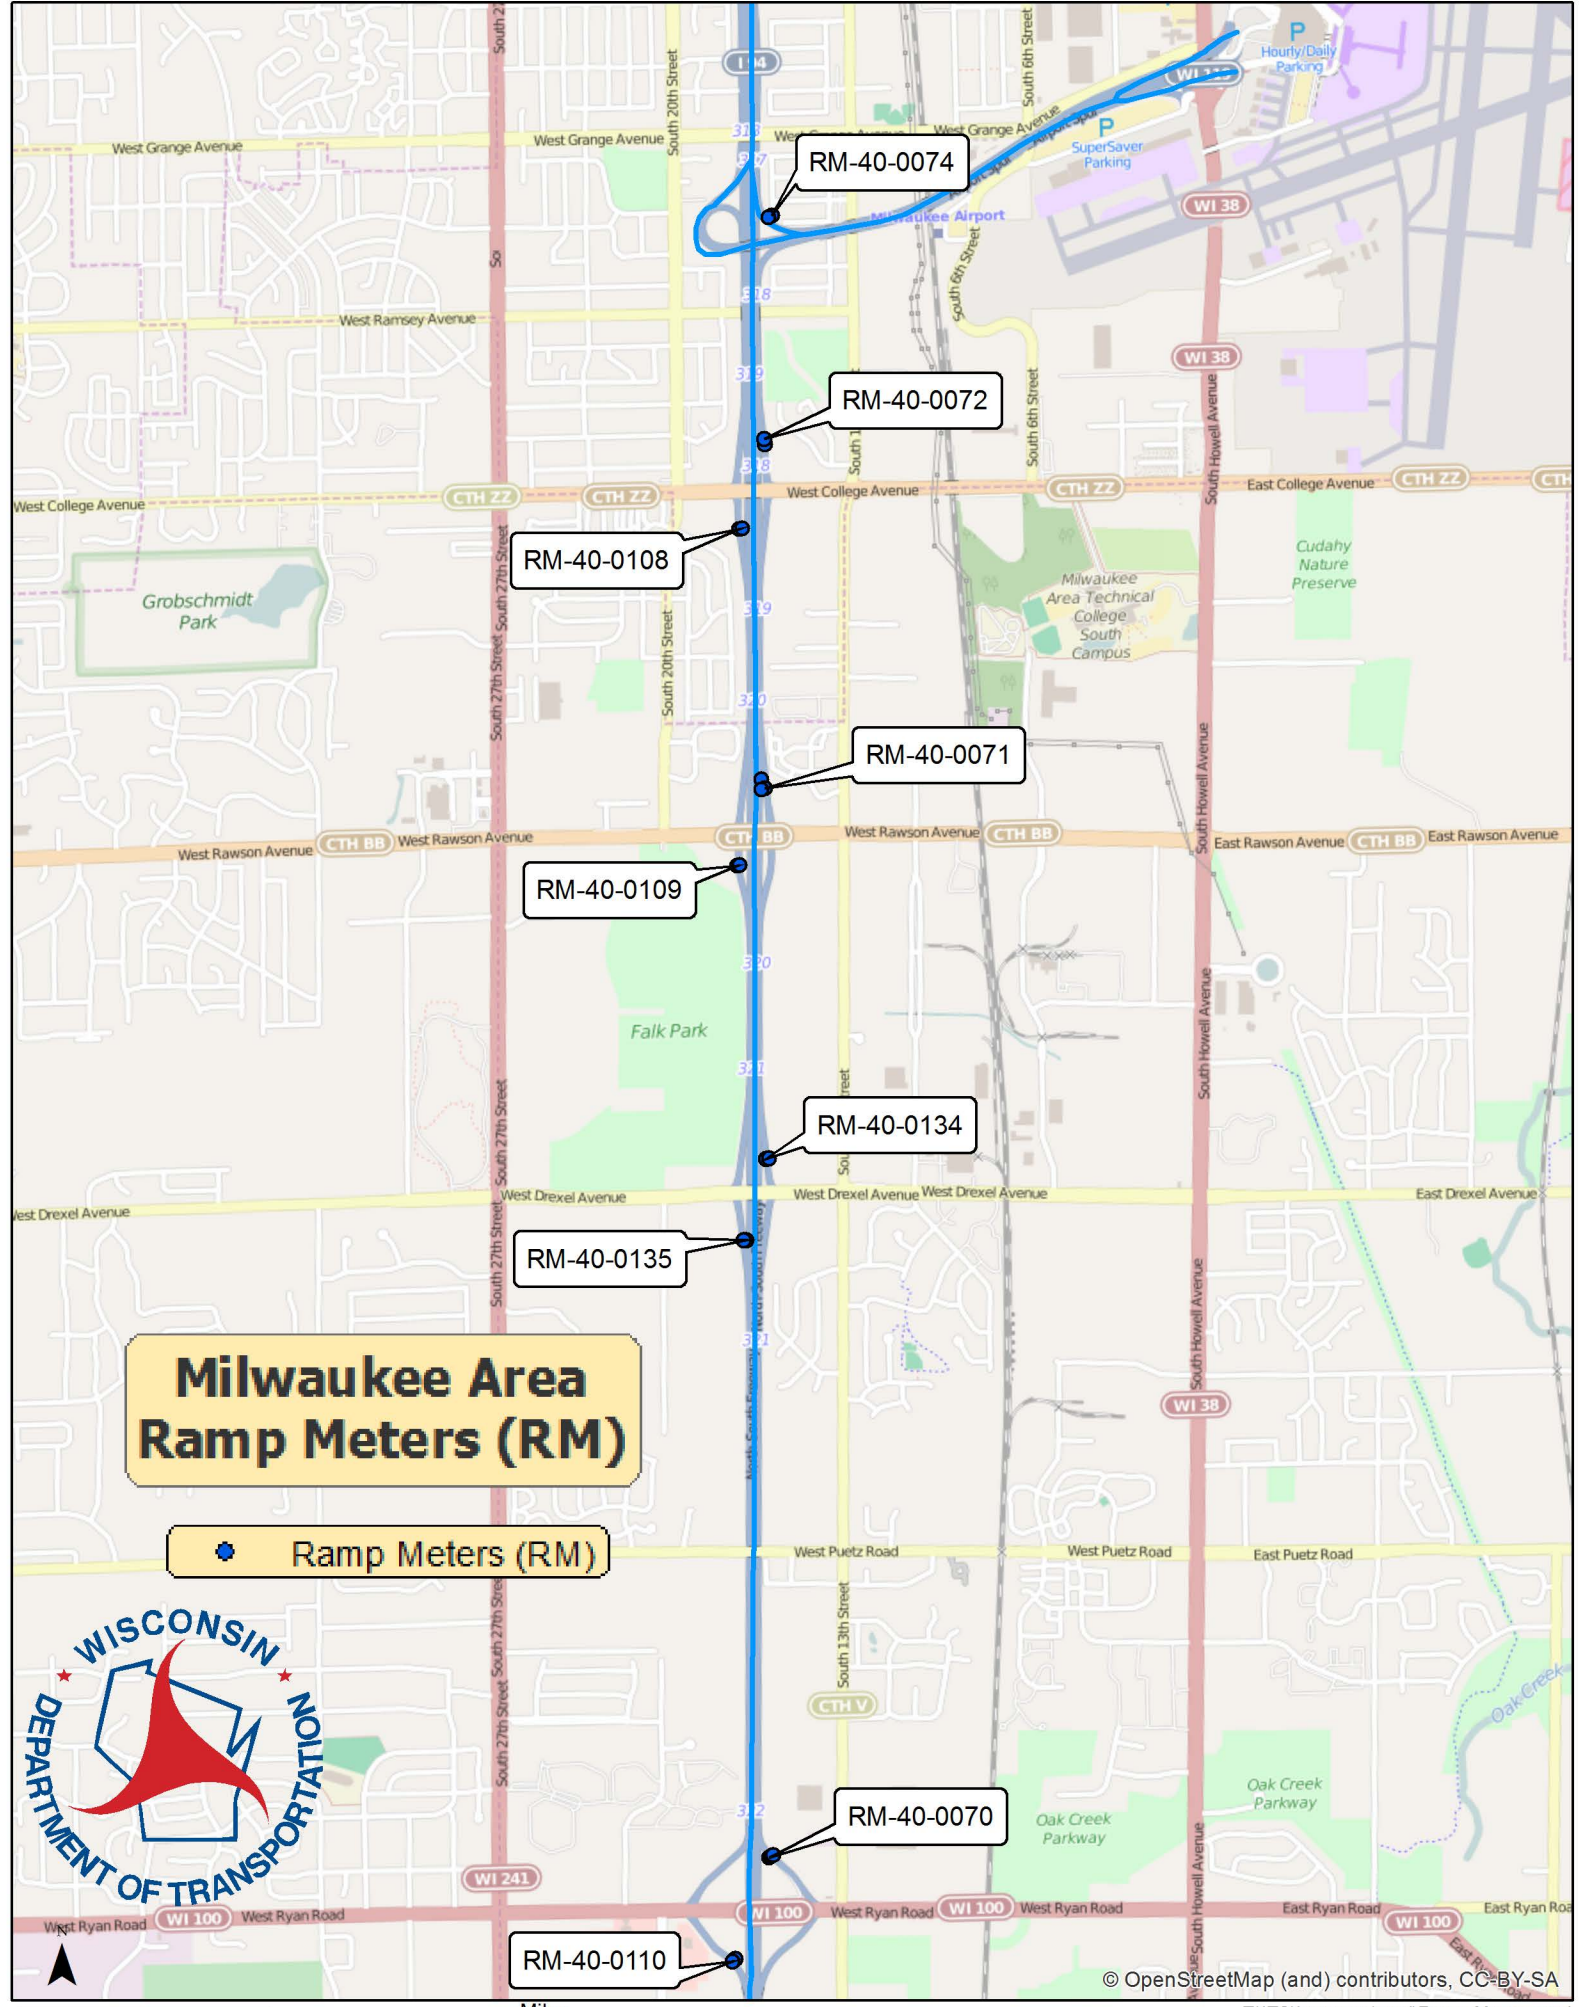

0
0.5
1
2
Miles

Milwaukee Area Ramp Meters (RM)

Ramp Meters (RM)

RM-67-0091

RM-67-0092

RM-67-0118

RM-67-0093

RM-67-0114

0 0.5 1 2 Miles

Milwaukee Area Ramp Meters (RM)

● Ramp Meters (RM)

0
1
2
4
Miles

Milwaukee Area Ramp Meters (RM)

● Ramp Meters (RM)

Madison Area Ramp Meters (RM)

● Ramp Meters (RM)