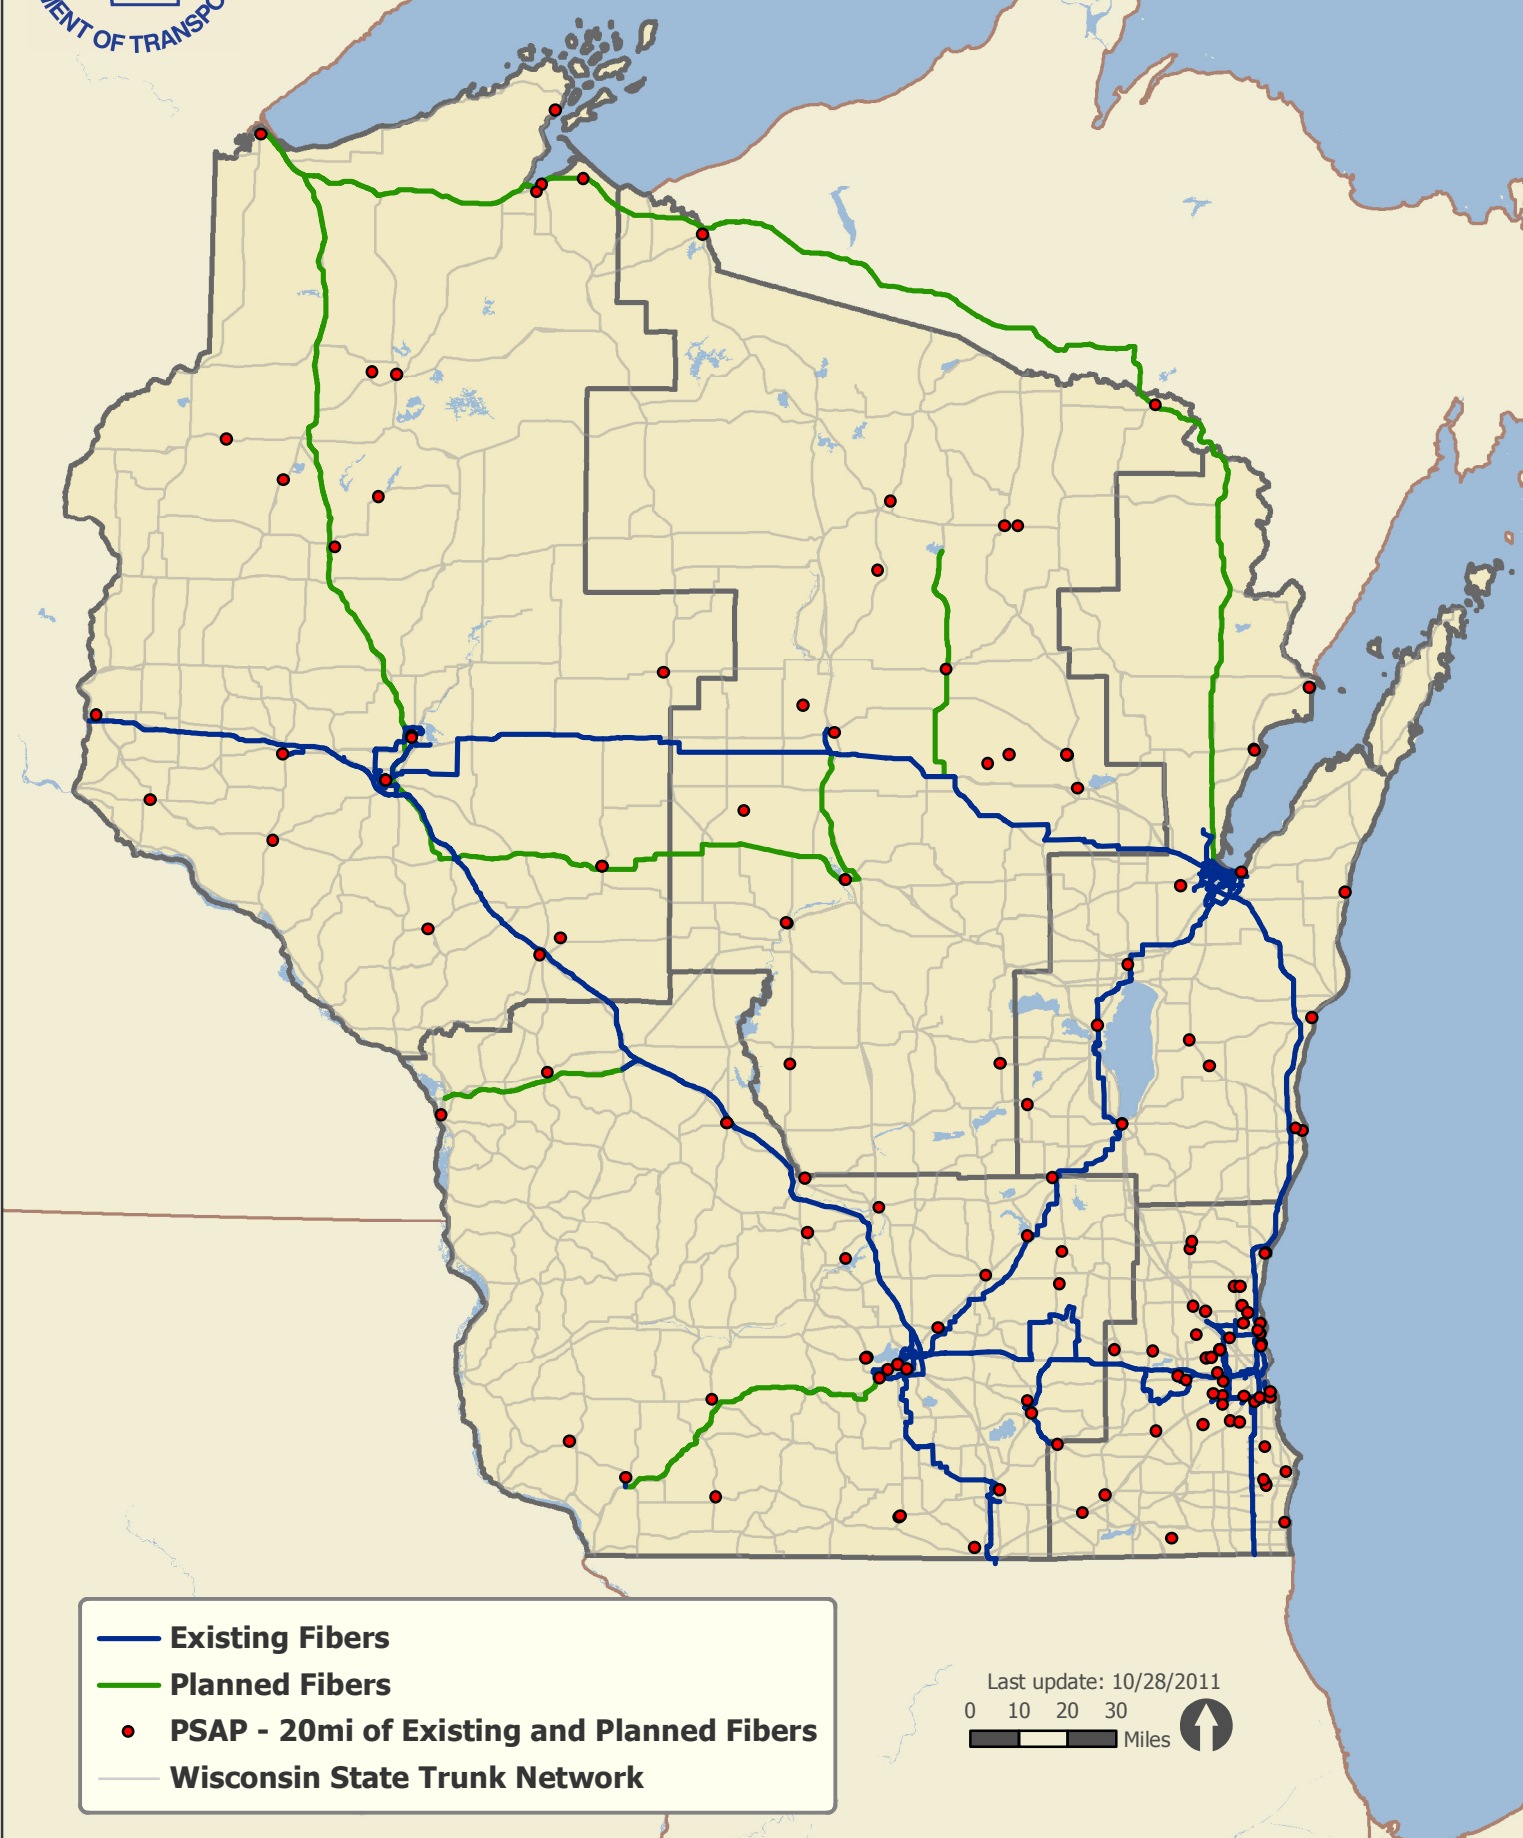

PSAPs within 20 miles of Existing and Planned Fibers

- Existing Fibers
- Planned Fibers
- PSAP - 20mi of Existing and Planned Fibers
- Wisconsin State Trunk Network

Last update: 10/28/2011
0 10 20 30 Miles