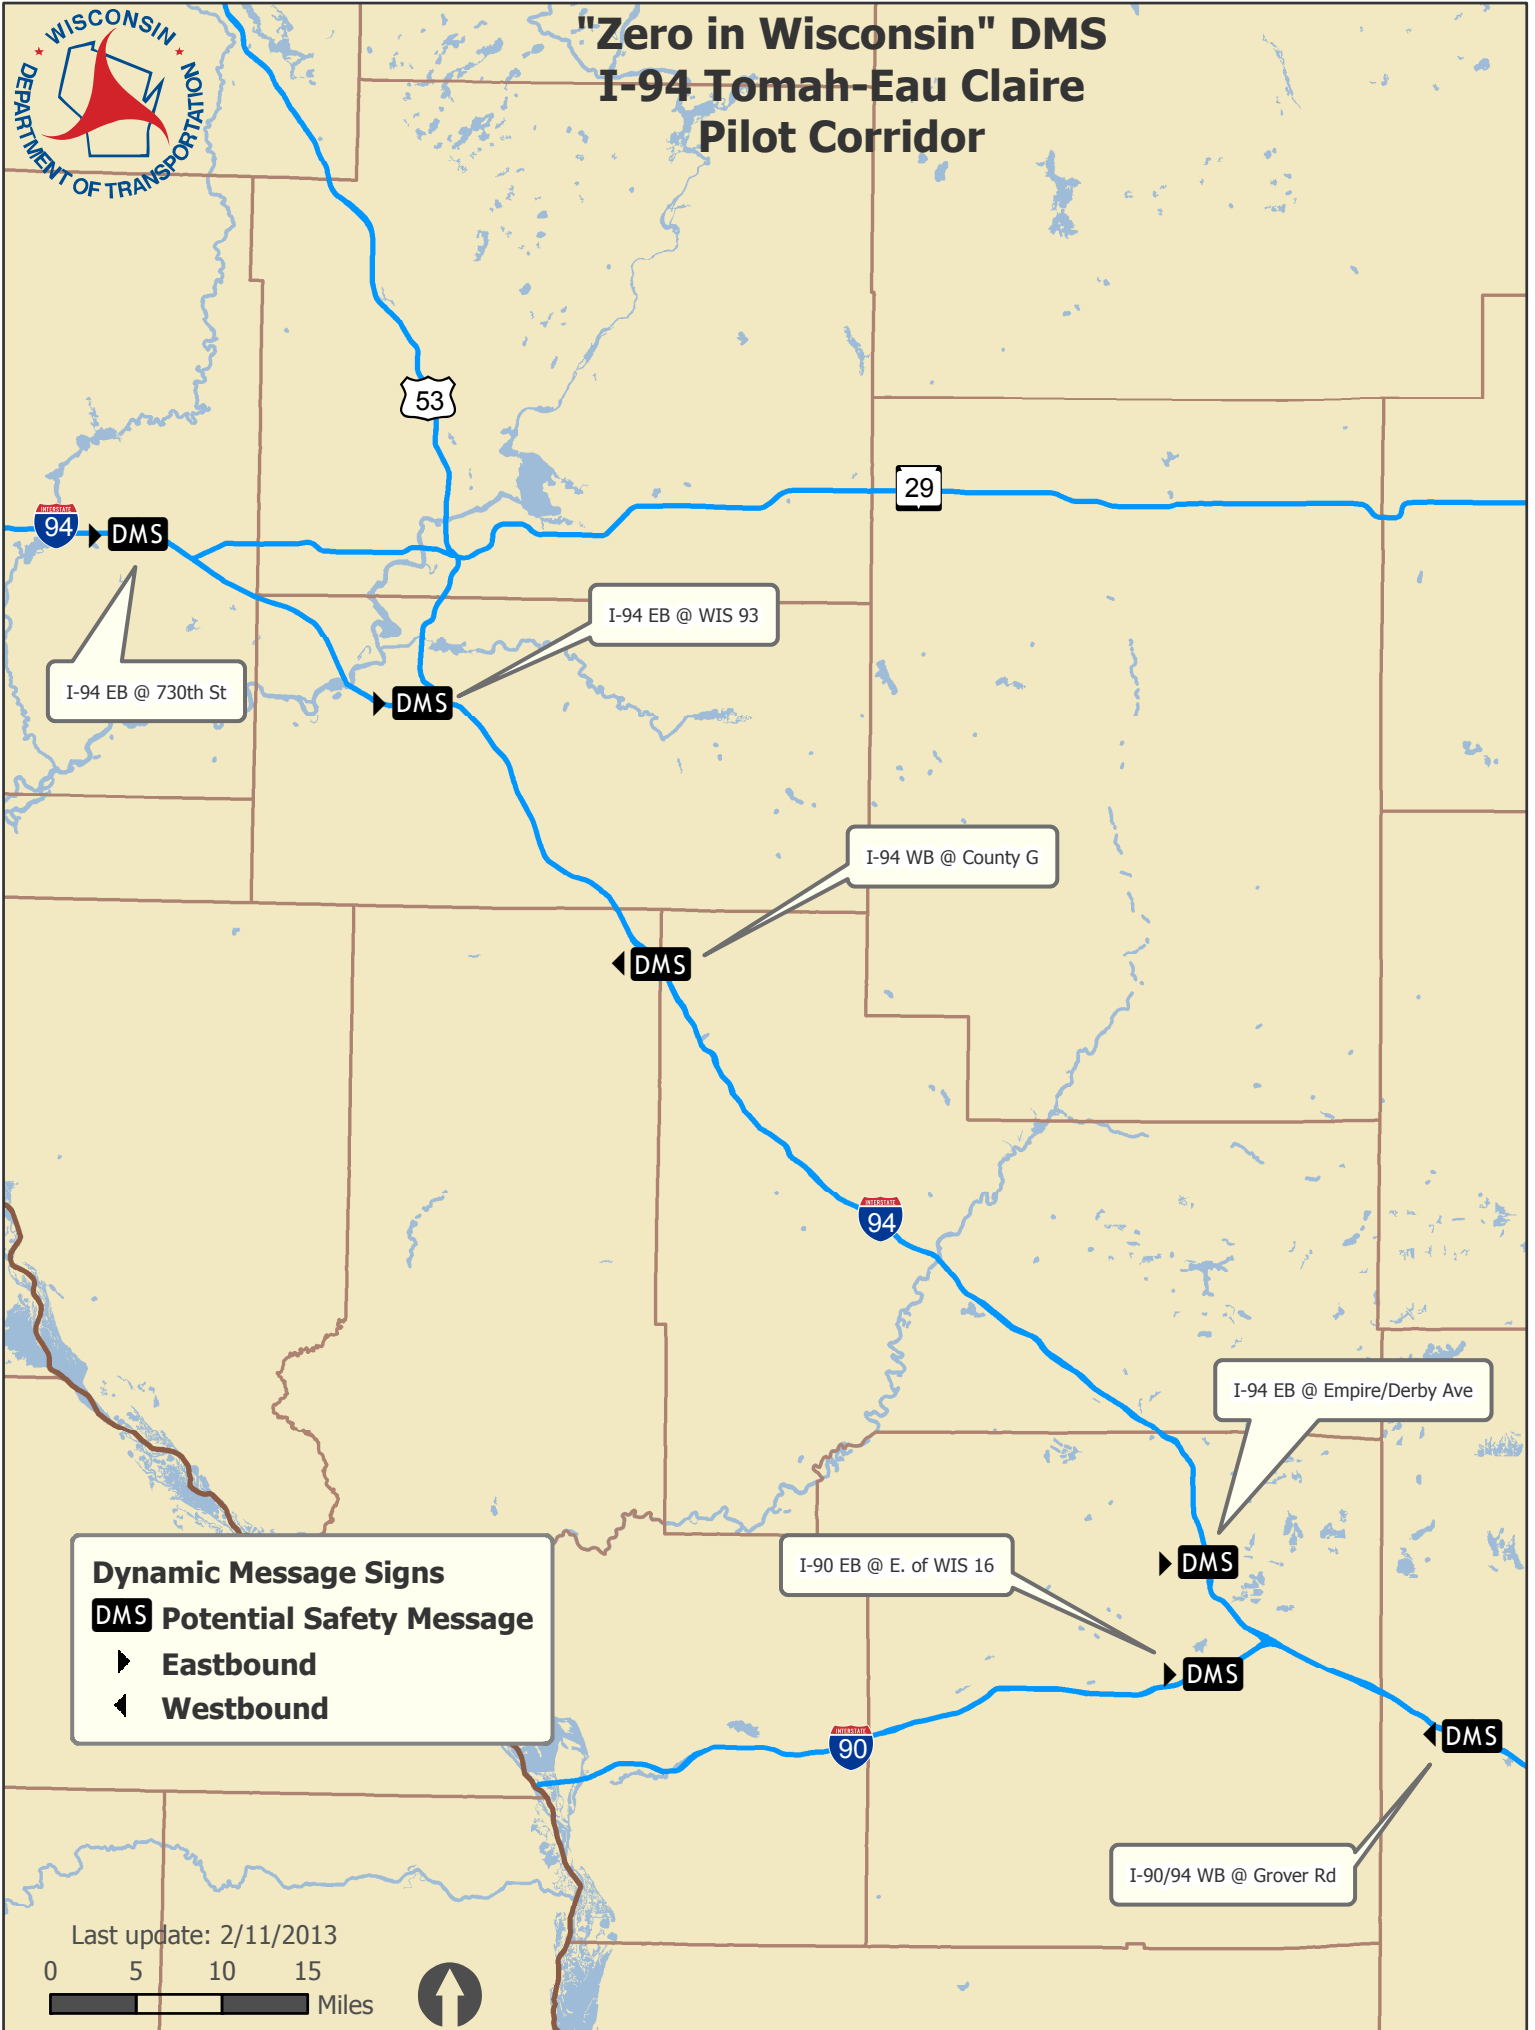

"Zero in Wisconsin" DMS Potential Safety Messages

"Zero in Wisconsin" DMS Potential Milwaukee Metro Gateway Signs

Dynamic Message Signs

- Existing
- DMS** Potential Safety Message
- ▲ Northbound
- ▼ Southbound
- ▶ Eastbound

Last update: 1/30/2013

I-94 NB @ County G

DMS

"Zero in Wisconsin" DMS Potential Madison Metro Gateway Signs

Dynamic Message Signs

- Existing
- DMS** Potential Safety Message
- ▼ Southbound
- ◀ Westbound

Last update: 1/30/2013

"Zero in Wisconsin" DMS Potential Green Bay Metro Gateway Signs

WIS 29 EB @ County FF

I-43 SB/EB @ Military Ave

WIS 54/57 WB @ County EA

I-43 NB @ County MM

Dynamic Message Signs

- Existing
- DMS** Potential Safety Message
- ▲ Northbound
- ▼ Southbound
- ▶ Eastbound
- ◀ Westbound

Last update: 1/30/2013

"Zero in Wisconsin" DMS I-94 Tomah-Eau Claire Pilot Corridor

Dynamic Message Signs

DMS Potential Safety Message

- ▶ Eastbound
- ◀ Westbound