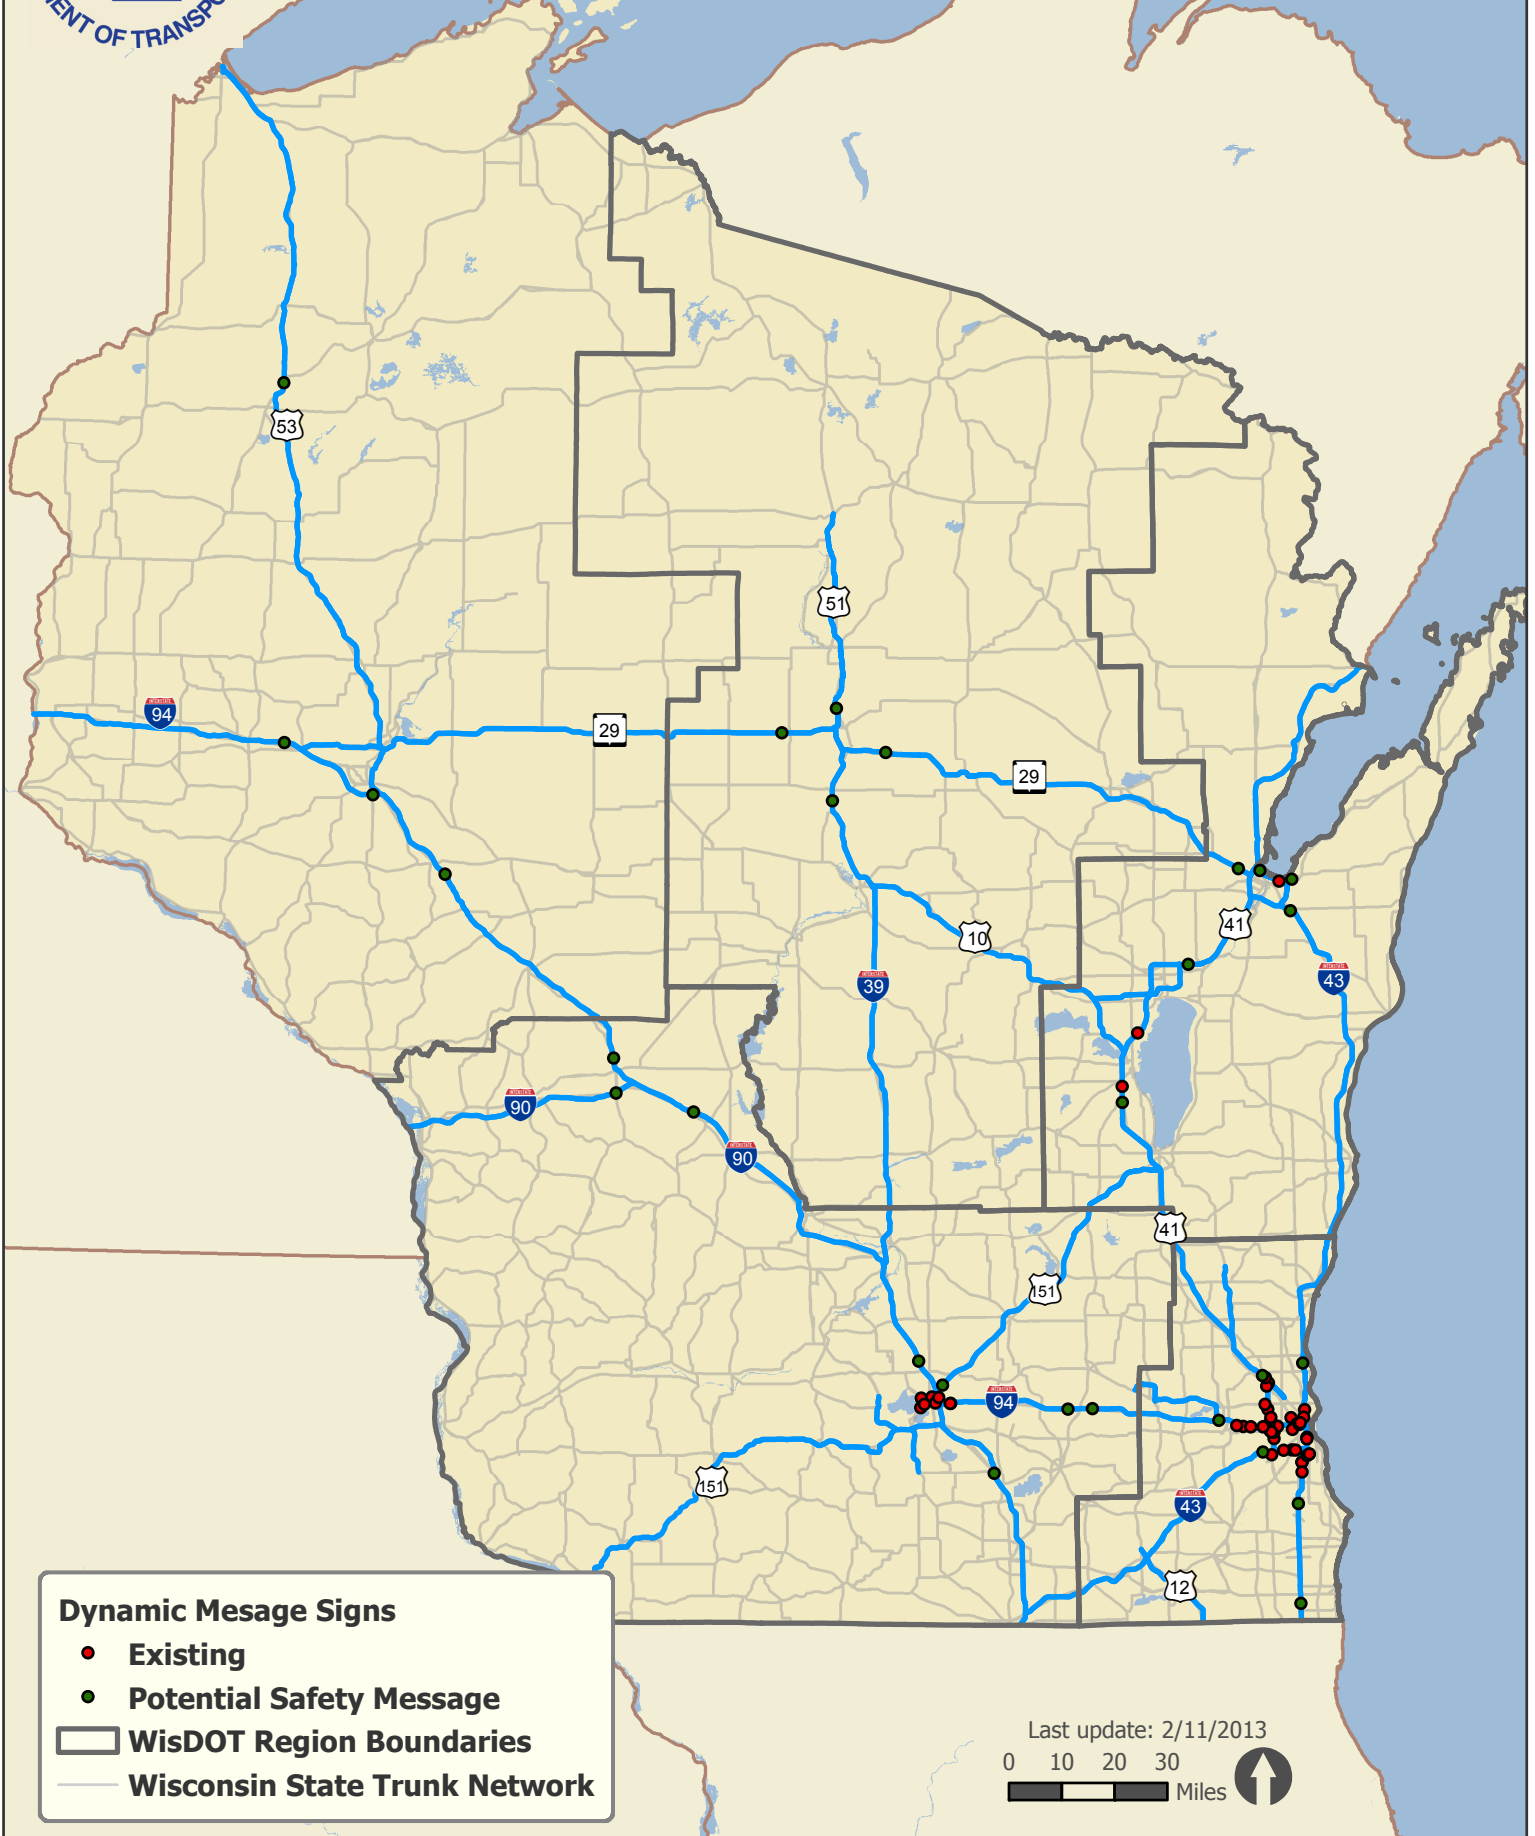

"Zero in Wisconsin" DMS Potential Safety Messages

"Zero in Wisconsin" DMS Potential Milwaukee Metro Gateway Signs

Dynamic Message Signs

- Existing
- DMS** Potential Safety Message
- ▲ Northbound
- ▼ Southbound
- ▶ Eastbound

Last update: 1/30/2013

I-94 NB @ County G

DMS

"Zero in Wisconsin" DMS Potential Madison Metro Gateway Signs

Dynamic Message Signs

- Existing
- DMS** Potential Safety Message
- ▼ Southbound
- ◀ Westbound

Last update: 1/30/2013

"Zero in Wisconsin" DMS Potential Green Bay Metro Gateway Signs

WIS 29 EB @ County FF

I-43 SB/EB @ Military Ave

WIS 54/57 WB @ County EA

I-43 NB @ County MM

Dynamic Message Signs

- Existing
- DMS** Potential Safety Message
- ▲ Northbound
- ▼ Southbound
- ▶ Eastbound
- ◀ Westbound

Last update: 1/30/2013

"Zero in Wisconsin" DMS I-94 Tomah-Eau Claire Pilot Corridor

Dynamic Message Signs

DMS Potential Safety Message

- ▶ Eastbound
- ◀ Westbound