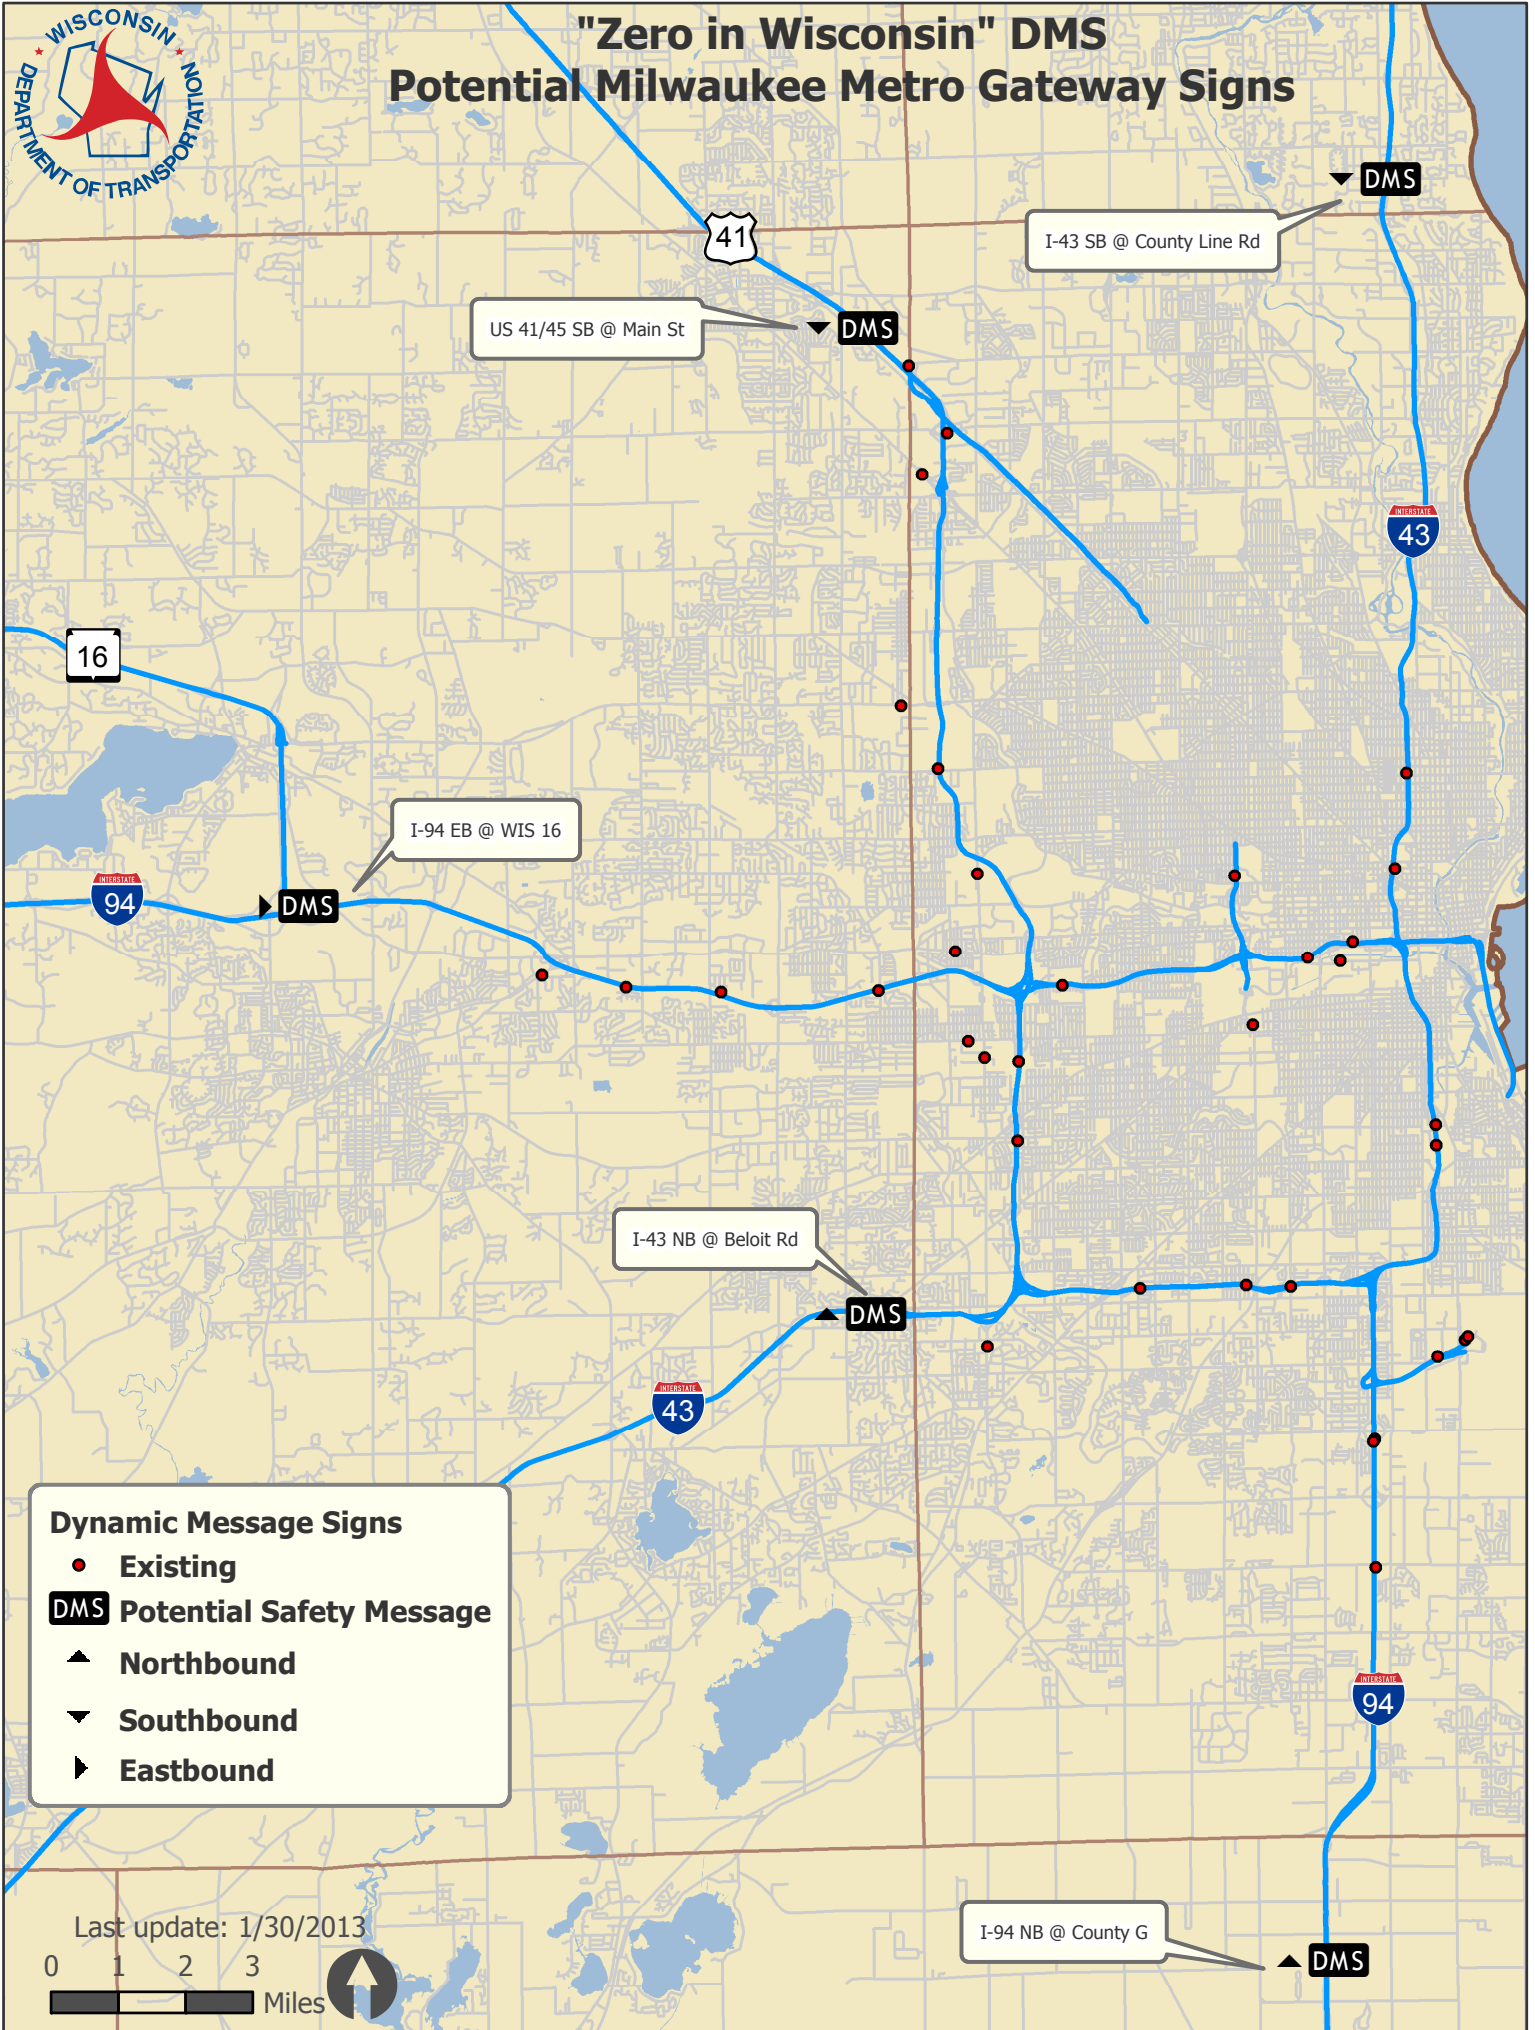

"Zero in Wisconsin" DMS Potential Safety Messages

"Zero in Wisconsin" DMS Potential Milwaukee Metro Gateway Signs

Dynamic Message Signs

- Existing
- DMS** Potential Safety Message
- ▲ Northbound
- ▼ Southbound
- ▶ Eastbound

Last update: 1/30/2013

I-94 NB @ County G

DMS

"Zero in Wisconsin" DMS Potential Madison Metro Gateway Signs

Dynamic Message Signs

- Existing
- DMS** Potential Safety Message
- ▼ Southbound
- ◀ Westbound

Last update: 1/30/2013

"Zero in Wisconsin" DMS Potential Green Bay Metro Gateway Signs

WIS 29 EB @ County FF

I-43 SB/EB @ Military Ave

WIS 54/57 WB @ County EA

I-43 NB @ County MM

Dynamic Message Signs

- Existing
- DMS** Potential Safety Message
- ▲ Northbound
- ▼ Southbound
- ▶ Eastbound
- ◀ Westbound

Last update: 1/30/2013

"Zero in Wisconsin" DMS I-94 Tomah-Eau Claire Pilot Corridor

Dynamic Message Signs

DMS Potential Safety Message

- ▶ Eastbound
- ◀ Westbound