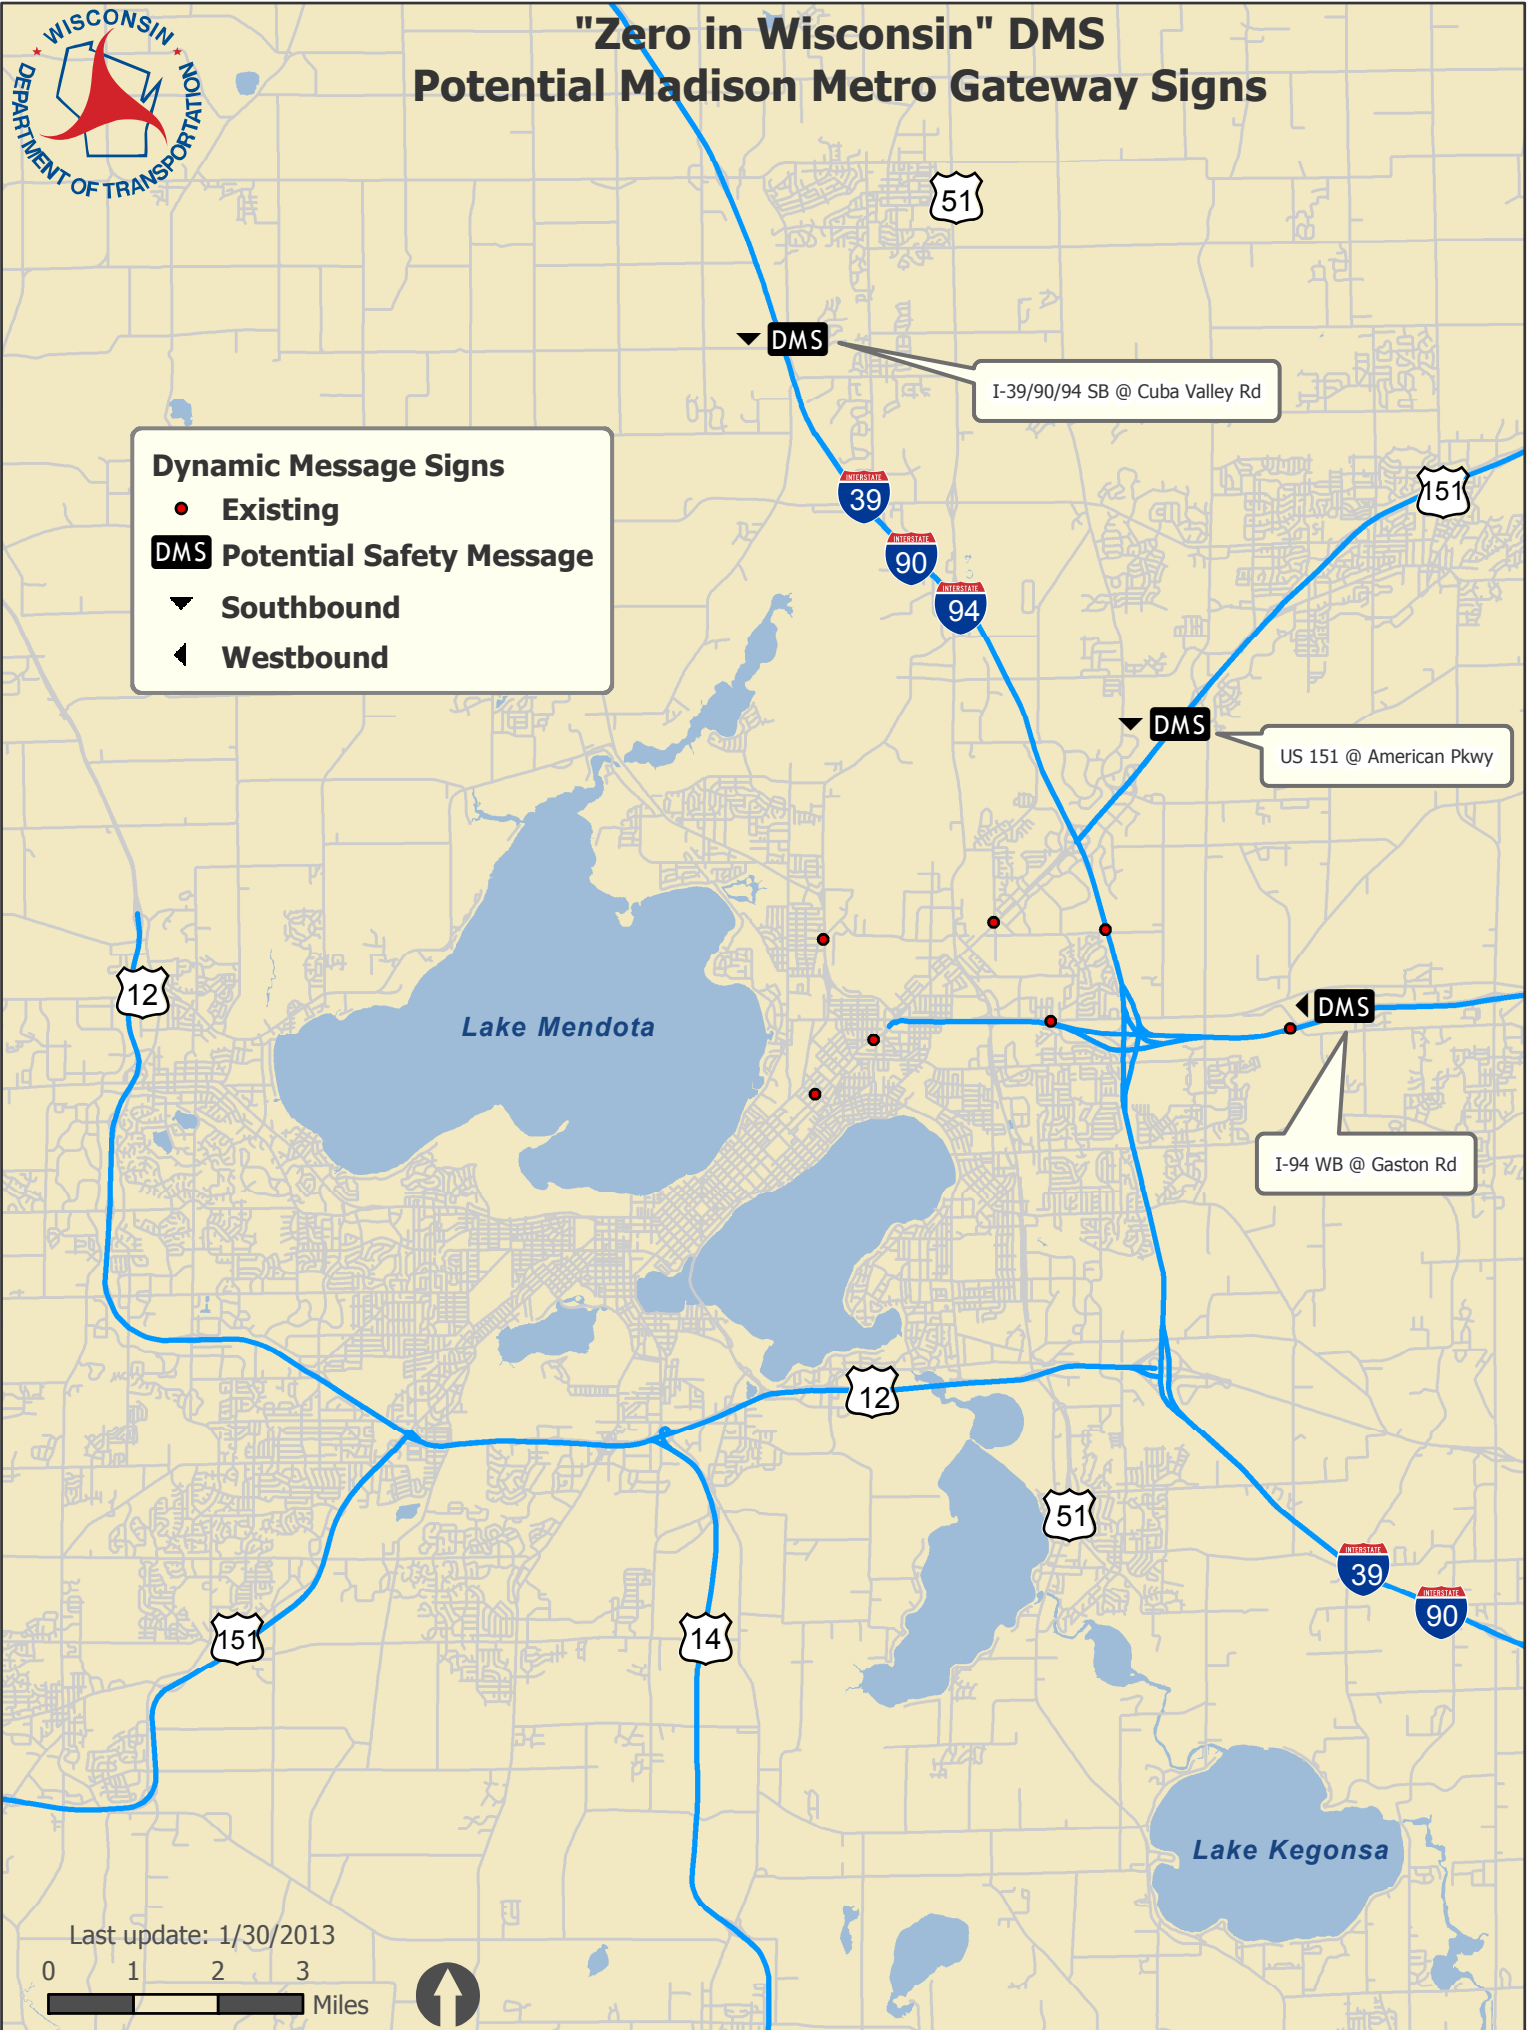

"Zero in Wisconsin" DMS Potential Safety Messages

"Zero in Wisconsin" DMS Potential Milwaukee Metro Gateway Signs

Dynamic Message Signs

- Existing
- DMS** Potential Safety Message
- ▲ Northbound
- ▼ Southbound
- ▶ Eastbound

Last update: 1/30/2013

I-94 NB @ County G

DMS

"Zero in Wisconsin" DMS Potential Madison Metro Gateway Signs

Dynamic Message Signs

- Existing
- DMS** Potential Safety Message
- ▼ Southbound
- ◀ Westbound

Last update: 1/30/2013

"Zero in Wisconsin" DMS Potential Green Bay Metro Gateway Signs

WIS 29 EB @ County FF

I-43 SB/EB @ Military Ave

WIS 54/57 WB @ County EA

I-43 NB @ County MM

Dynamic Message Signs

- Existing
- DMS** Potential Safety Message
- ▲ Northbound
- ▼ Southbound
- ▶ Eastbound
- ◀ Westbound

Last update: 1/30/2013

"Zero in Wisconsin" DMS I-94 Tomah-Eau Claire Pilot Corridor

Dynamic Message Signs

DMS Potential Safety Message

- ▶ Eastbound
- ◀ Westbound