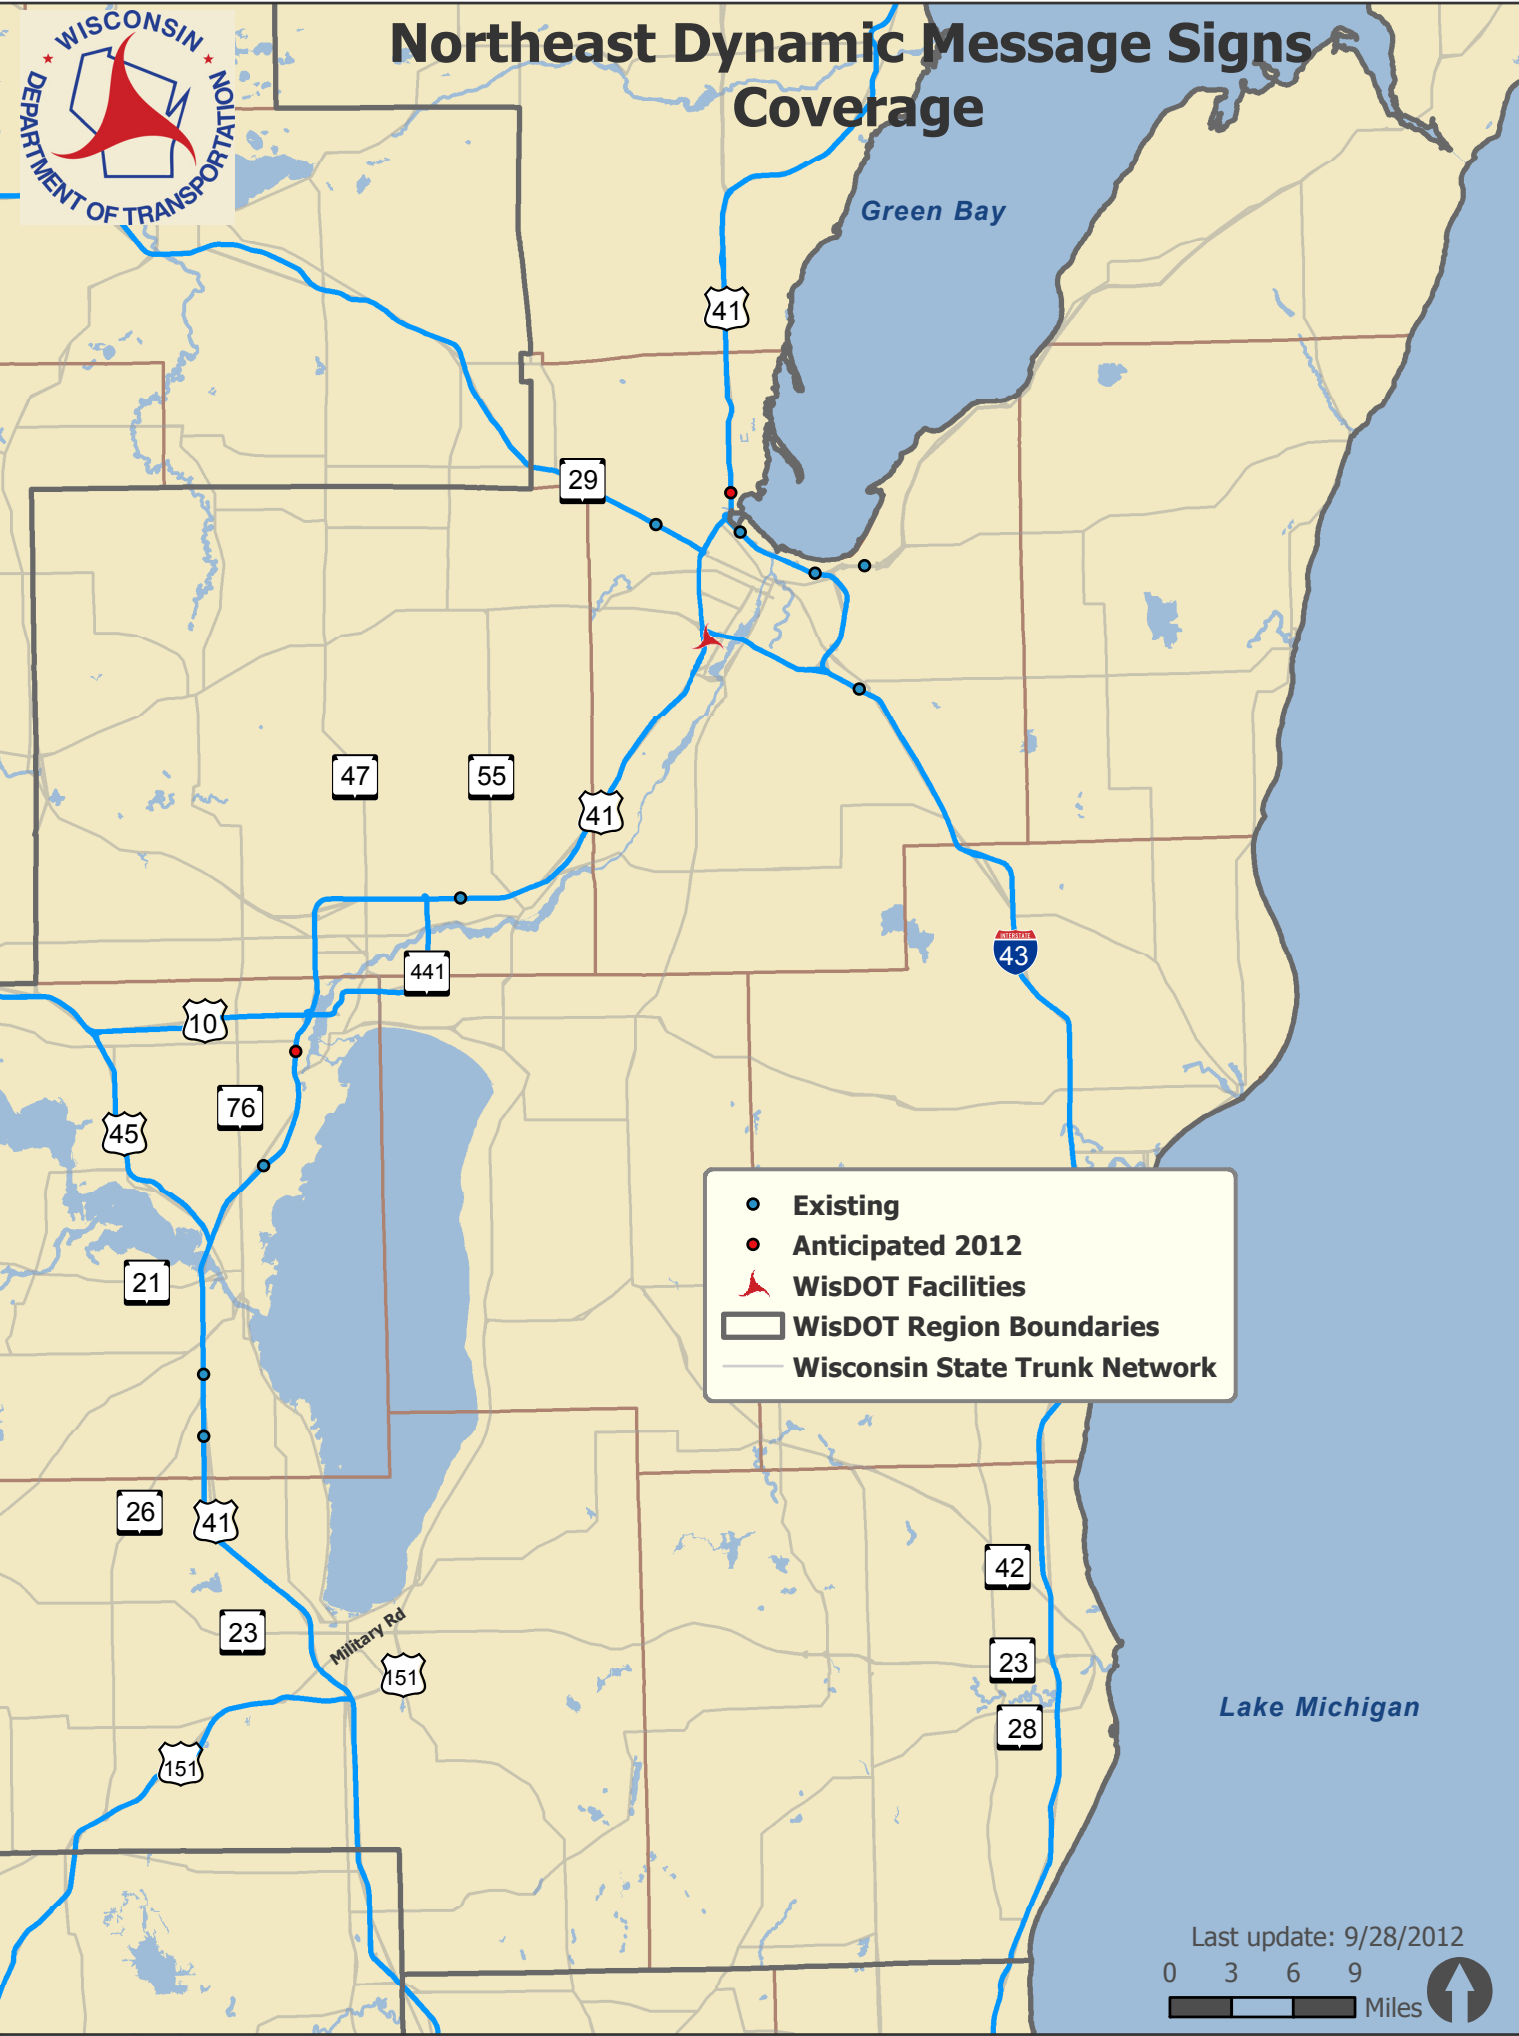

Northeast Dynamic Message Signs Coverage

- Existing
- Anticipated 2012
- ▲ WisDOT Facilities
- ▭ WisDOT Region Boundaries
- Wisconsin State Trunk Network