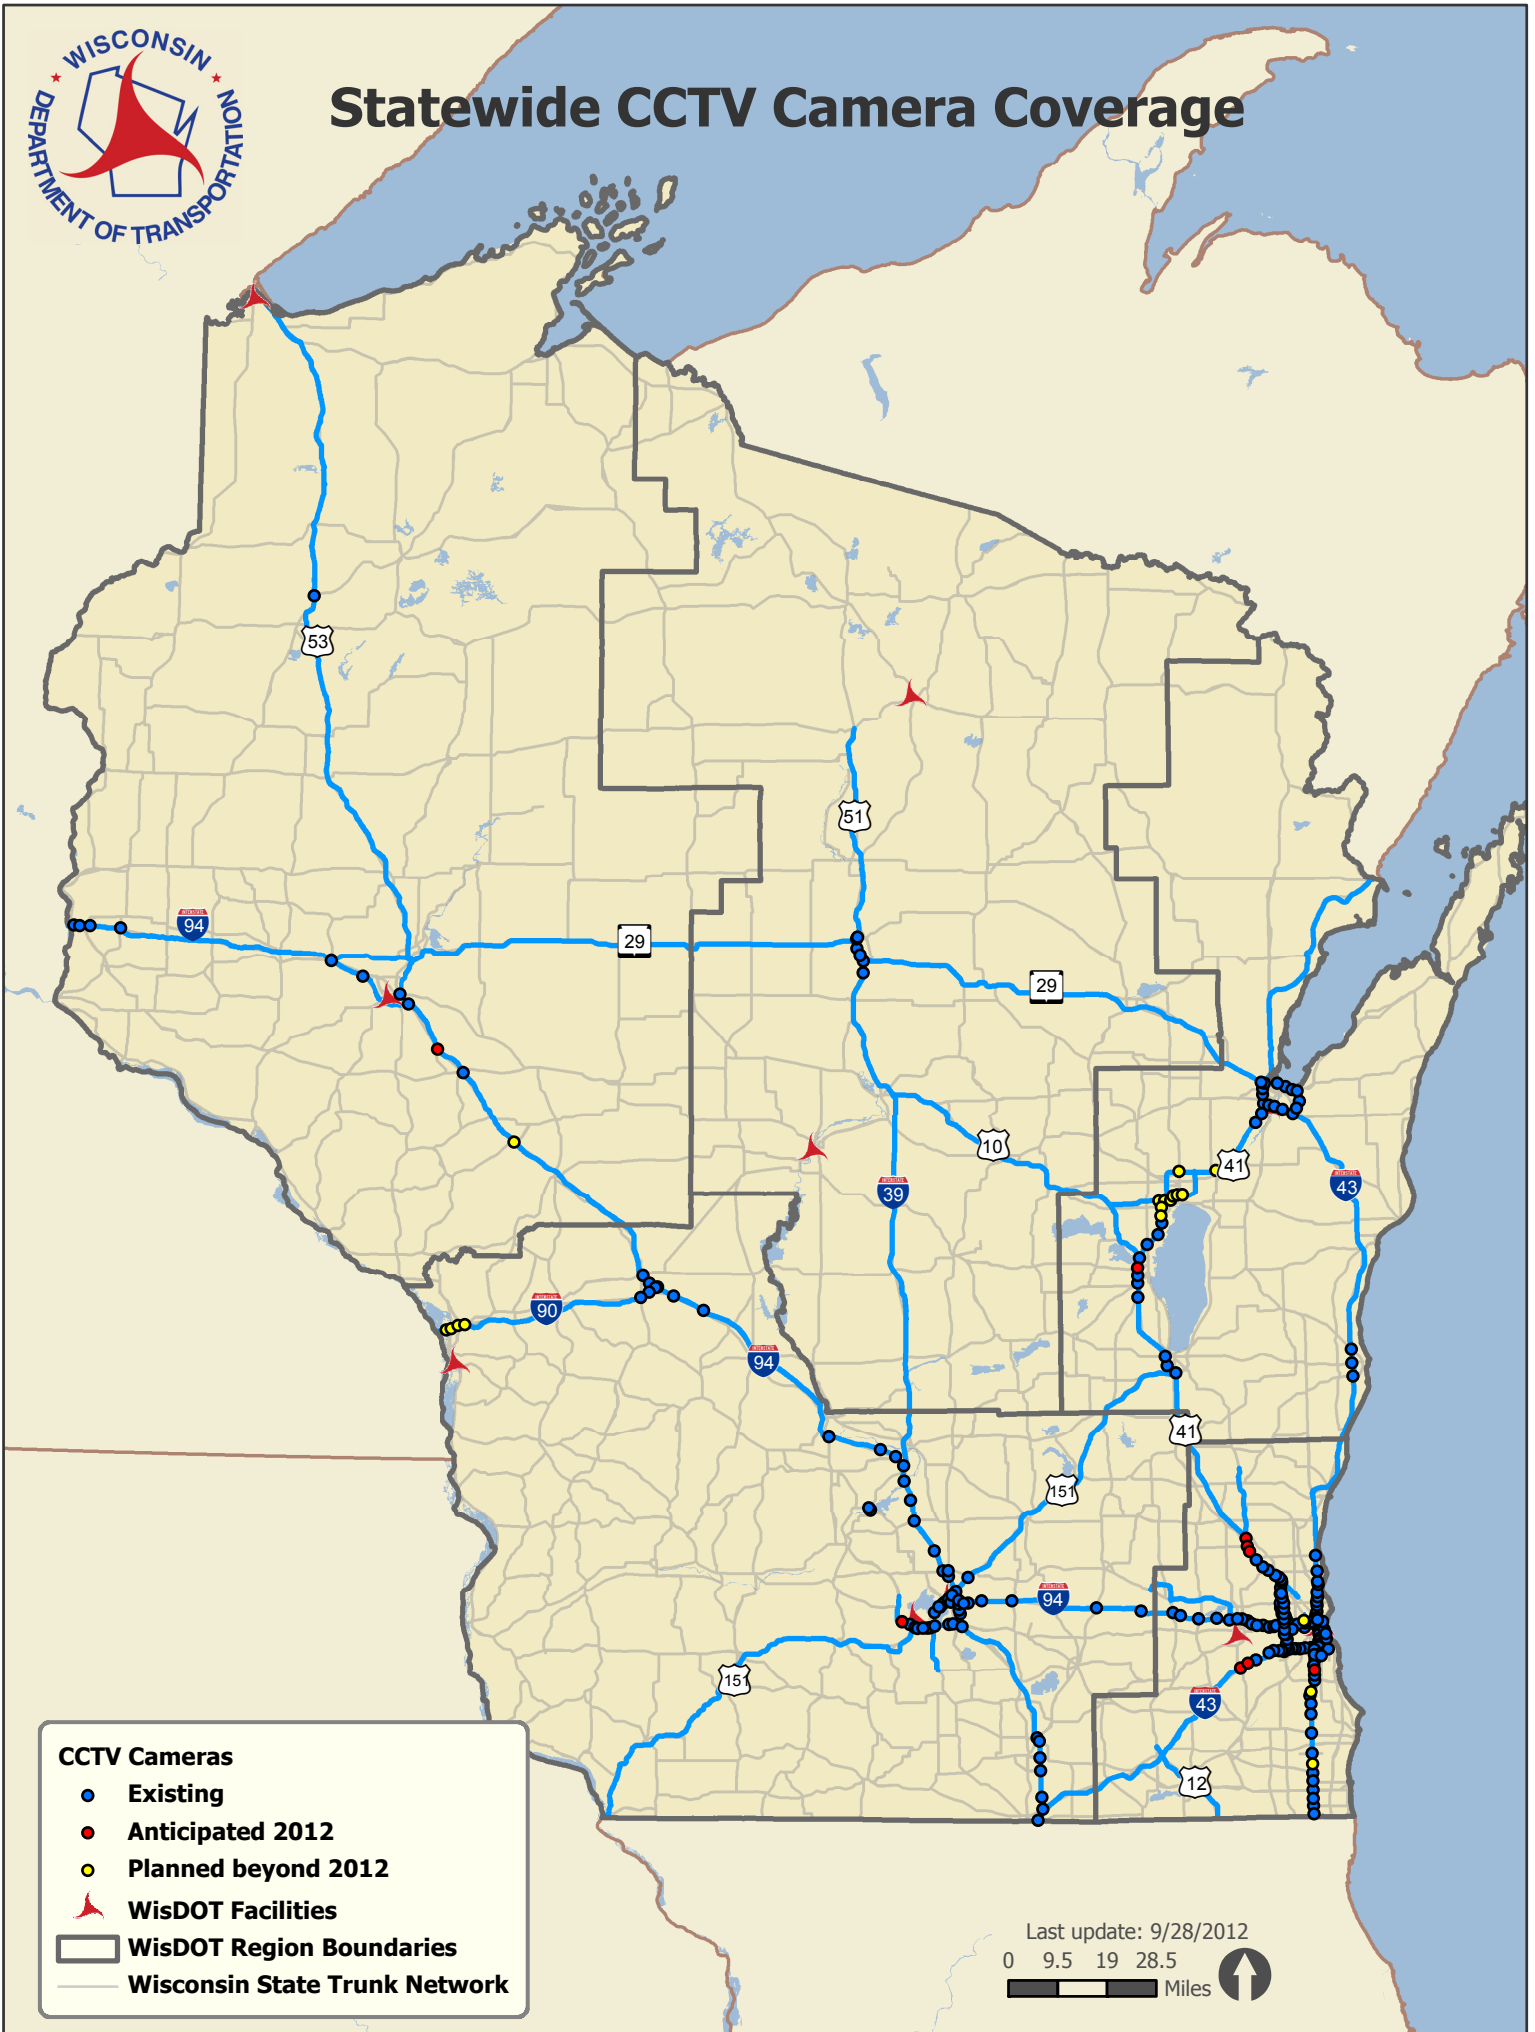

Statewide CCTV Camera Coverage

CCTV Cameras

- Existing
- Anticipated 2012
- Planned beyond 2012
- ▲ WisDOT Facilities

- ▭ WisDOT Region Boundaries
- Wisconsin State Trunk Network

Last update: 9/28/2012