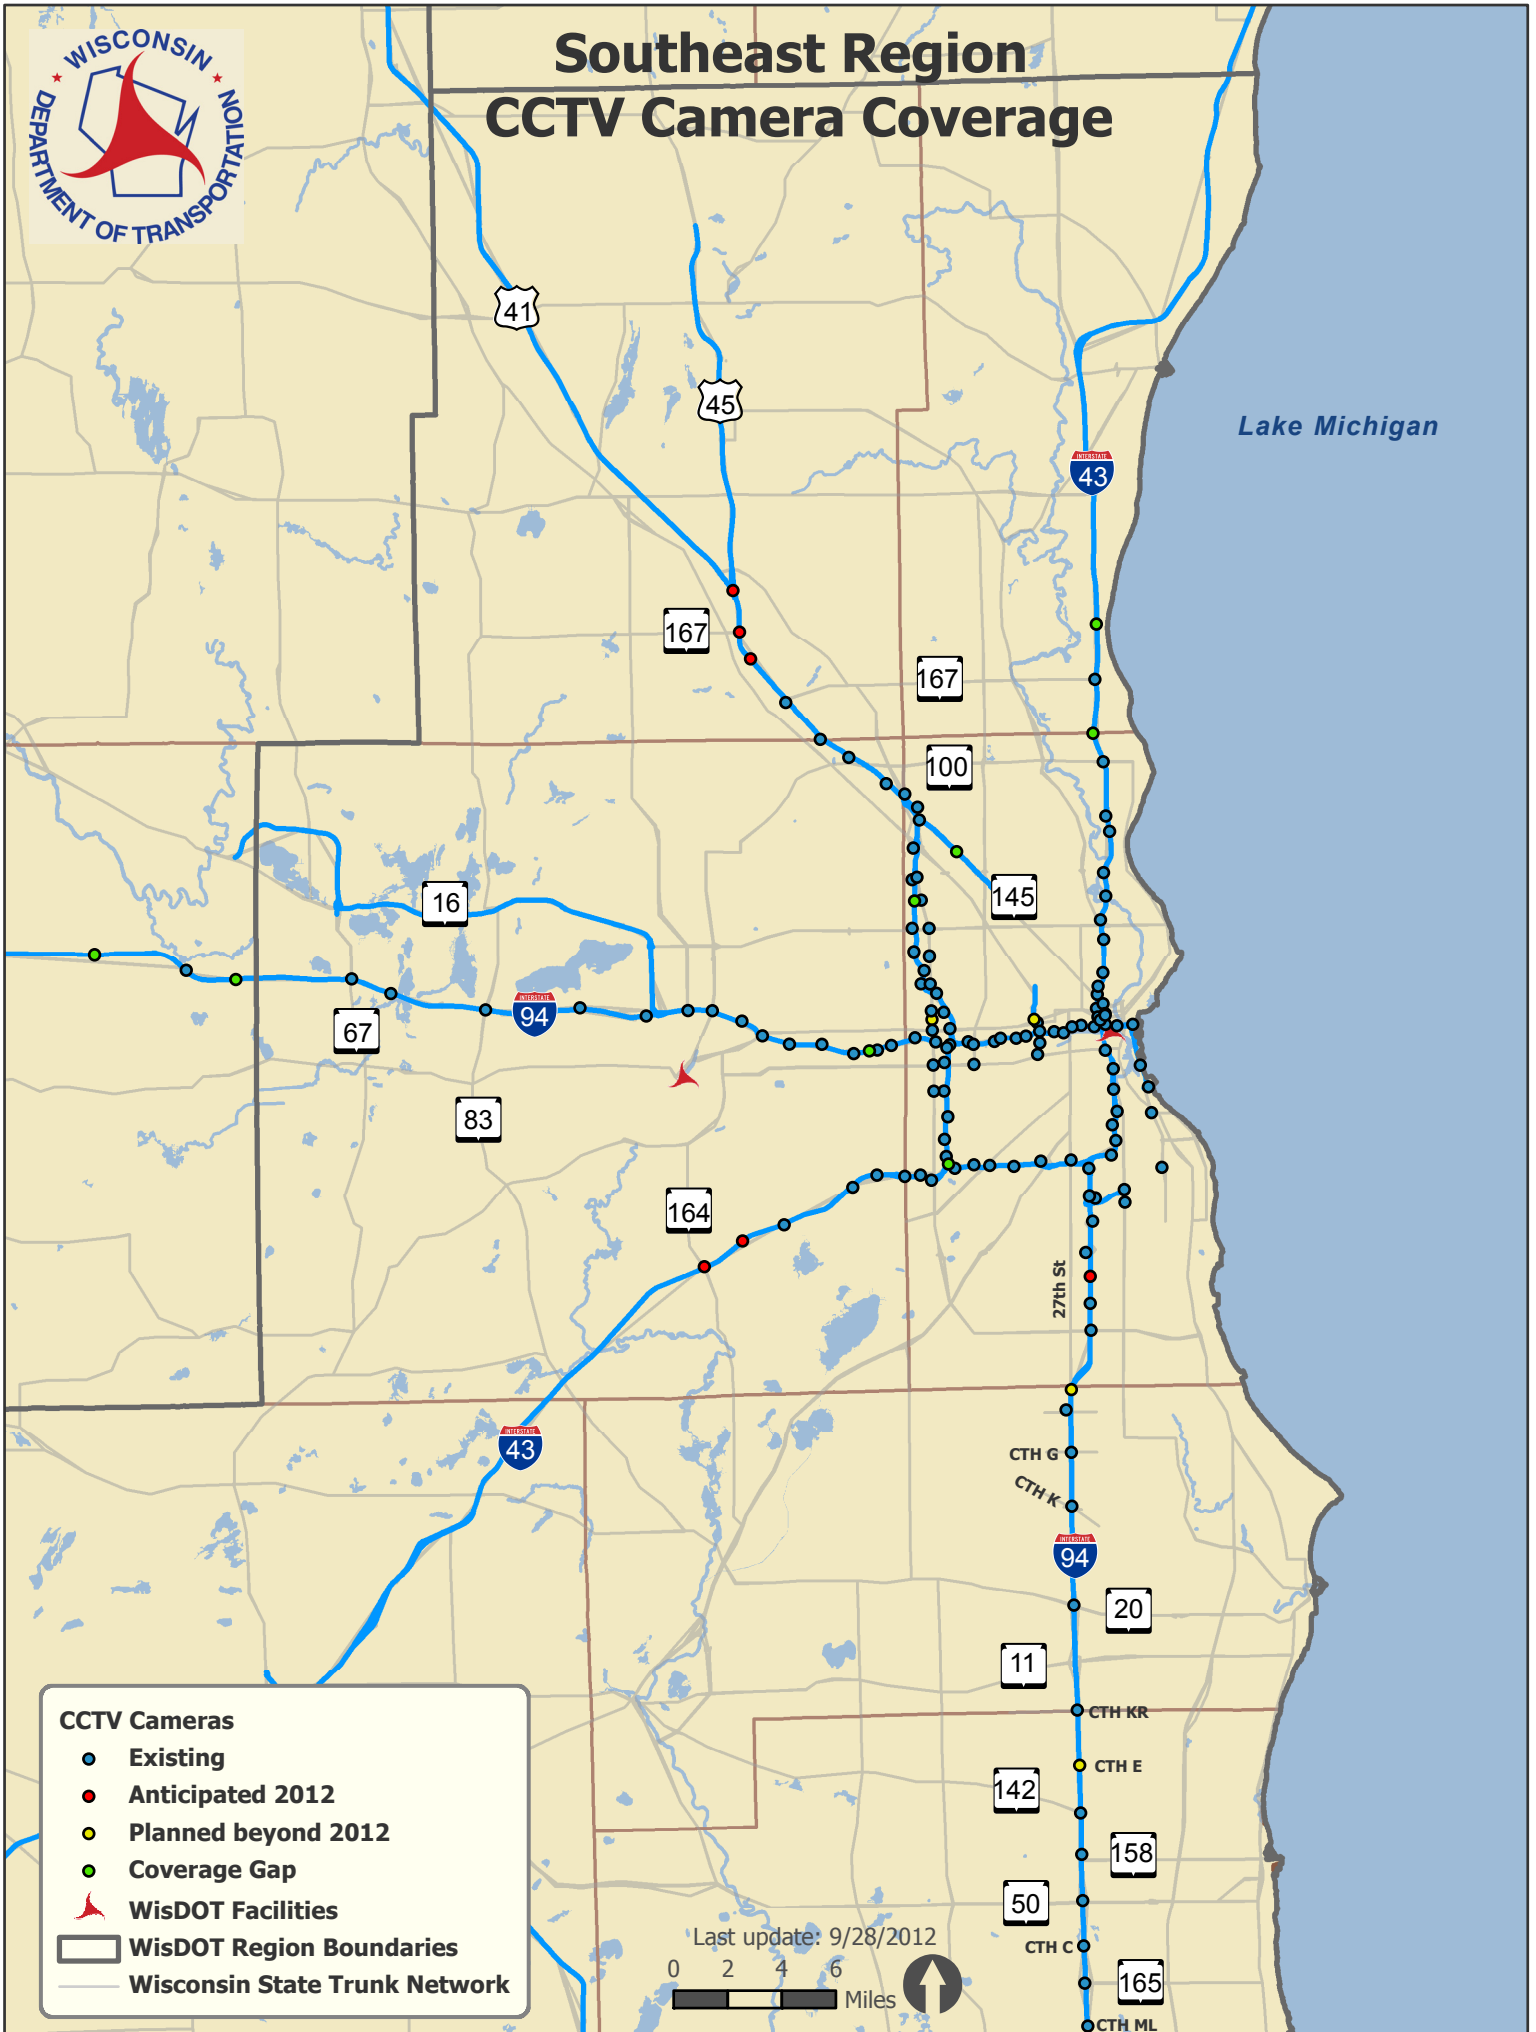

Southeast Region CCTV Camera Coverage

CCTV Cameras

- Existing
- Anticipated 2012
- Planned beyond 2012
- Coverage Gap

▲ WisDOT Facilities

▭ WisDOT Region Boundaries

— Wisconsin State Trunk Network

Last update: 9/28/2012