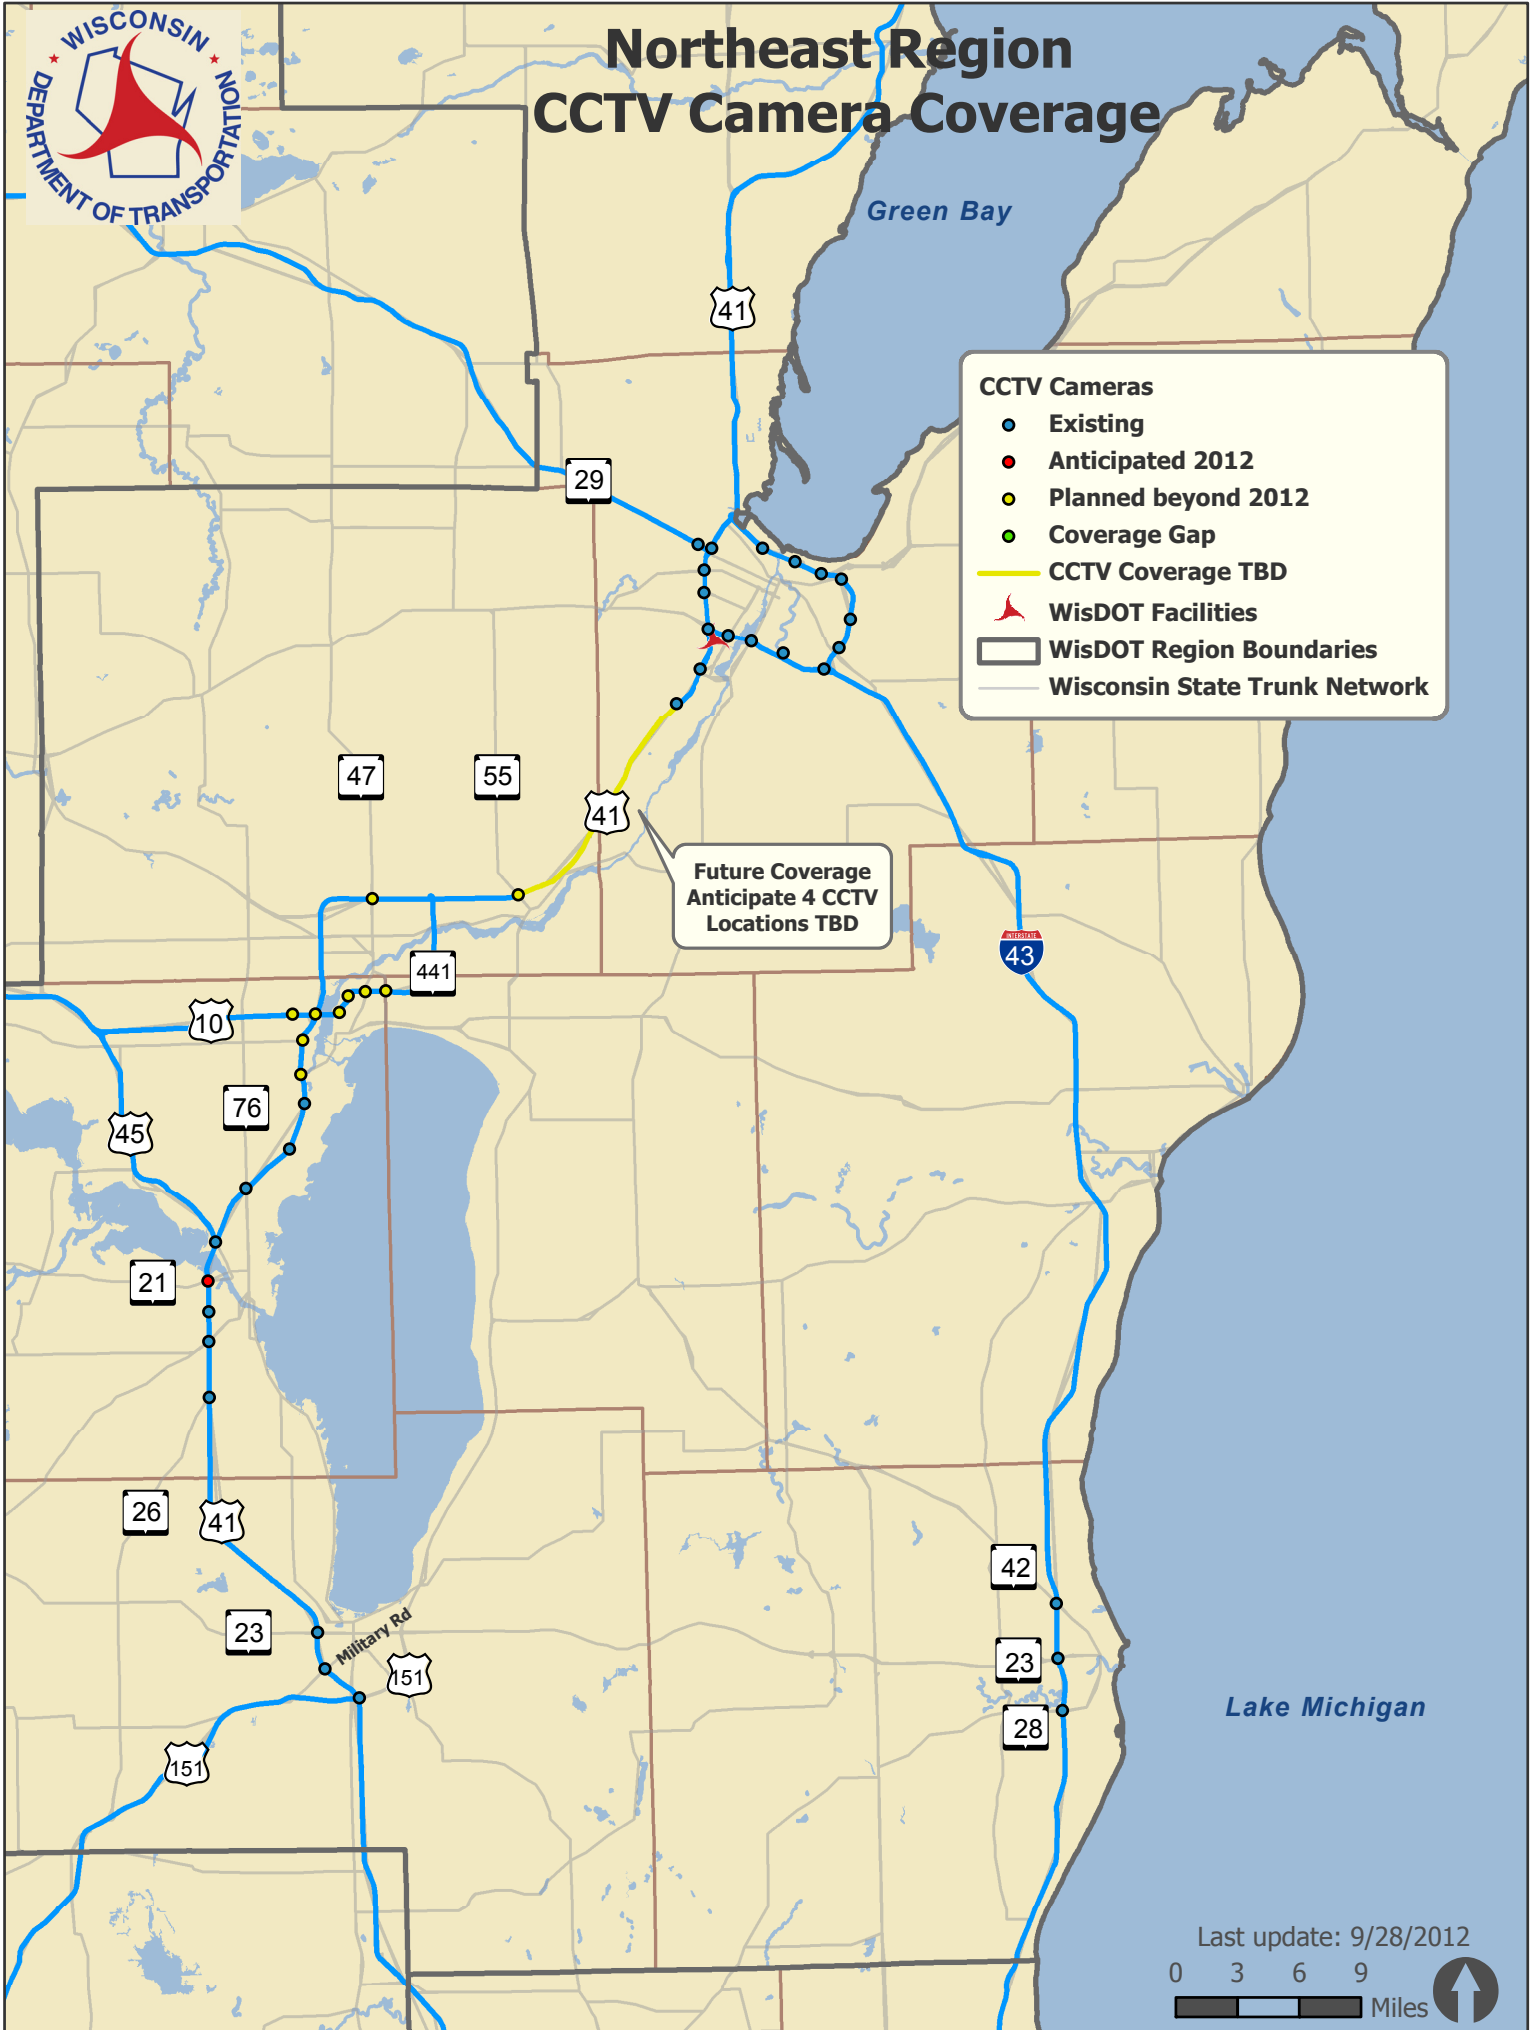

Northeast Region CCTV Camera Coverage

CCTV Cameras

- Existing
- Anticipated 2012
- Planned beyond 2012
- Coverage Gap
- CCTV Coverage TBD
- ▲ WisDOT Facilities
- ▭ WisDOT Region Boundaries
- Wisconsin State Trunk Network