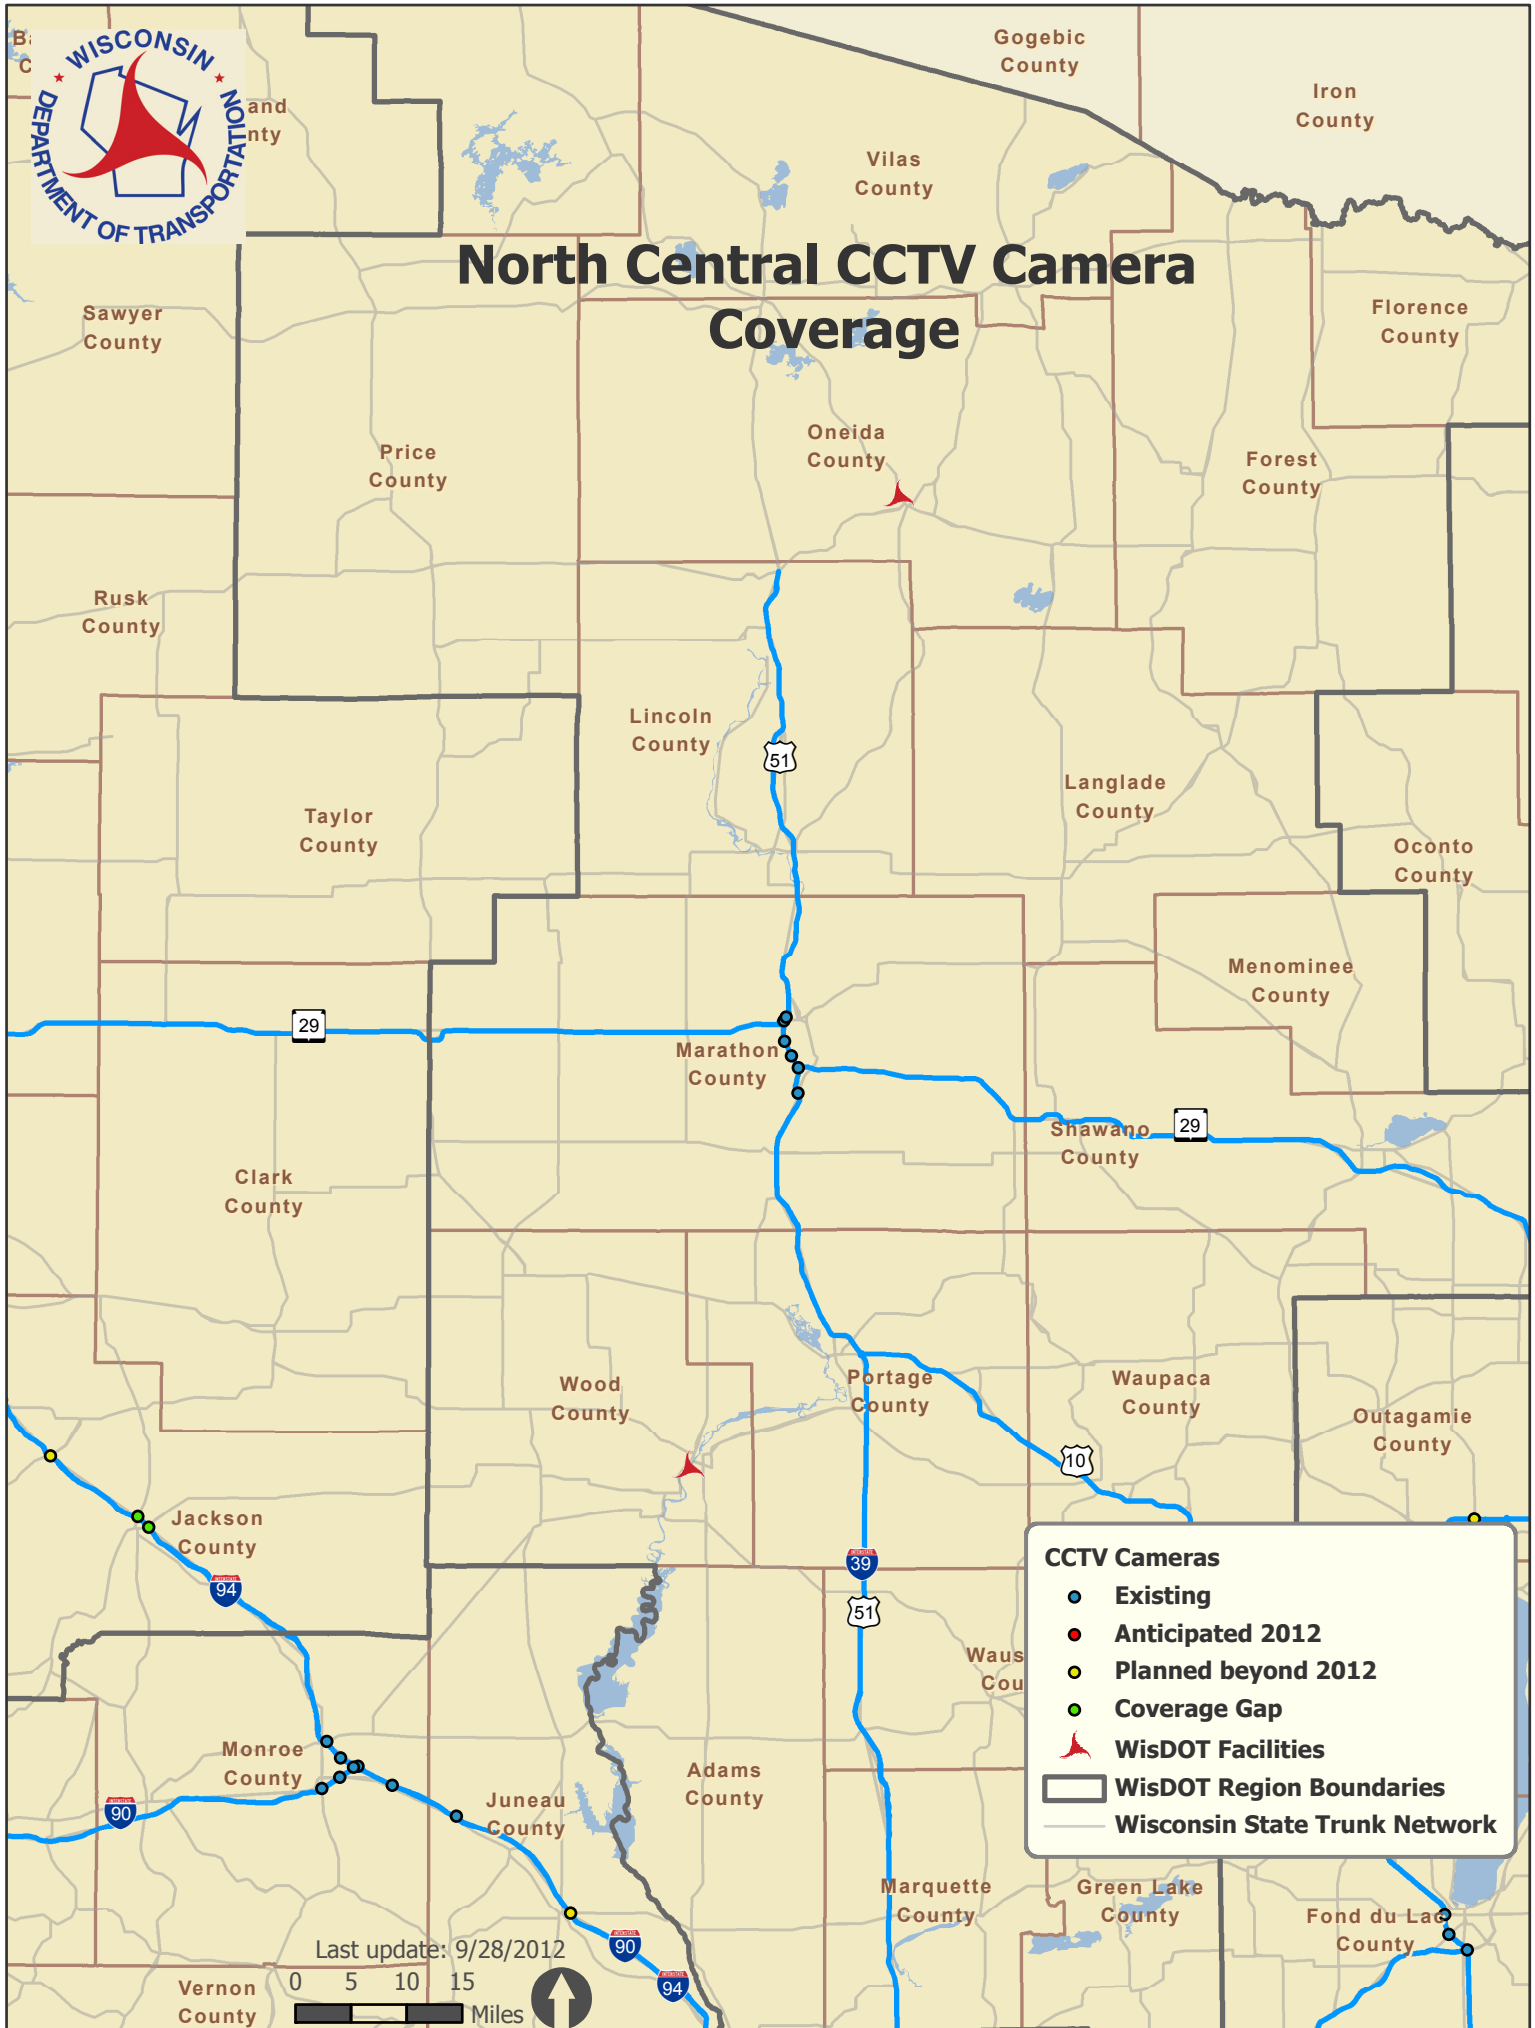

North Central CCTV Camera Coverage

CCTV Cameras

- Existing
- Anticipated 2012
- Planned beyond 2012
- Coverage Gap
- ▲ WisDOT Facilities
- ▭ WisDOT Region Boundaries
- Wisconsin State Trunk Network

Last update: 9/28/2012